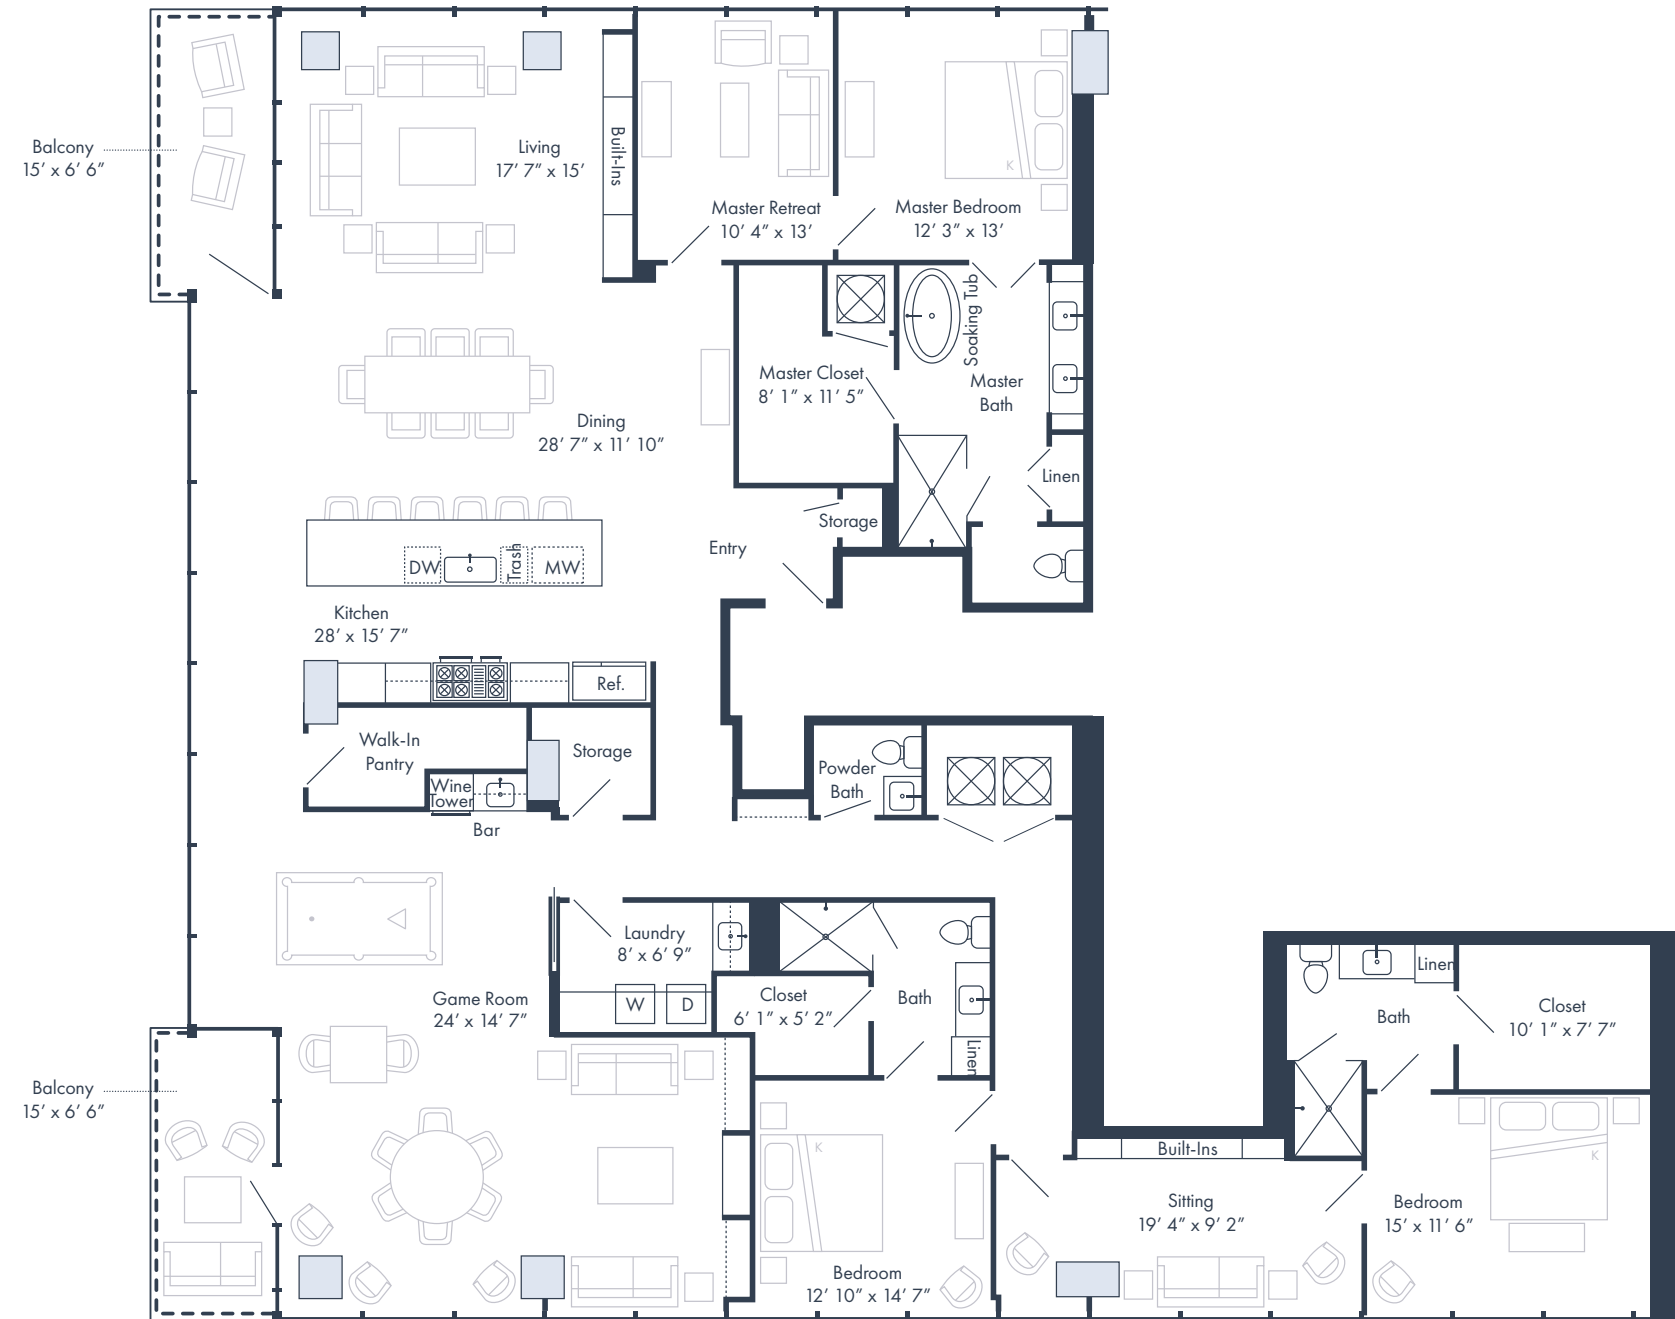

3201

FLOORS 32 ONLY

3 Bedrooms + Retreat, Sitting 3.5 Bathrooms 3,578 SQFT

the RESIDENCES at BROADWEST

Square footage and measurements as indicated on plan is approximate. Layouts shown at unit interiors are for general reference only and are not intended to depict precisely the actual as-built conditions. Furnishings not included.