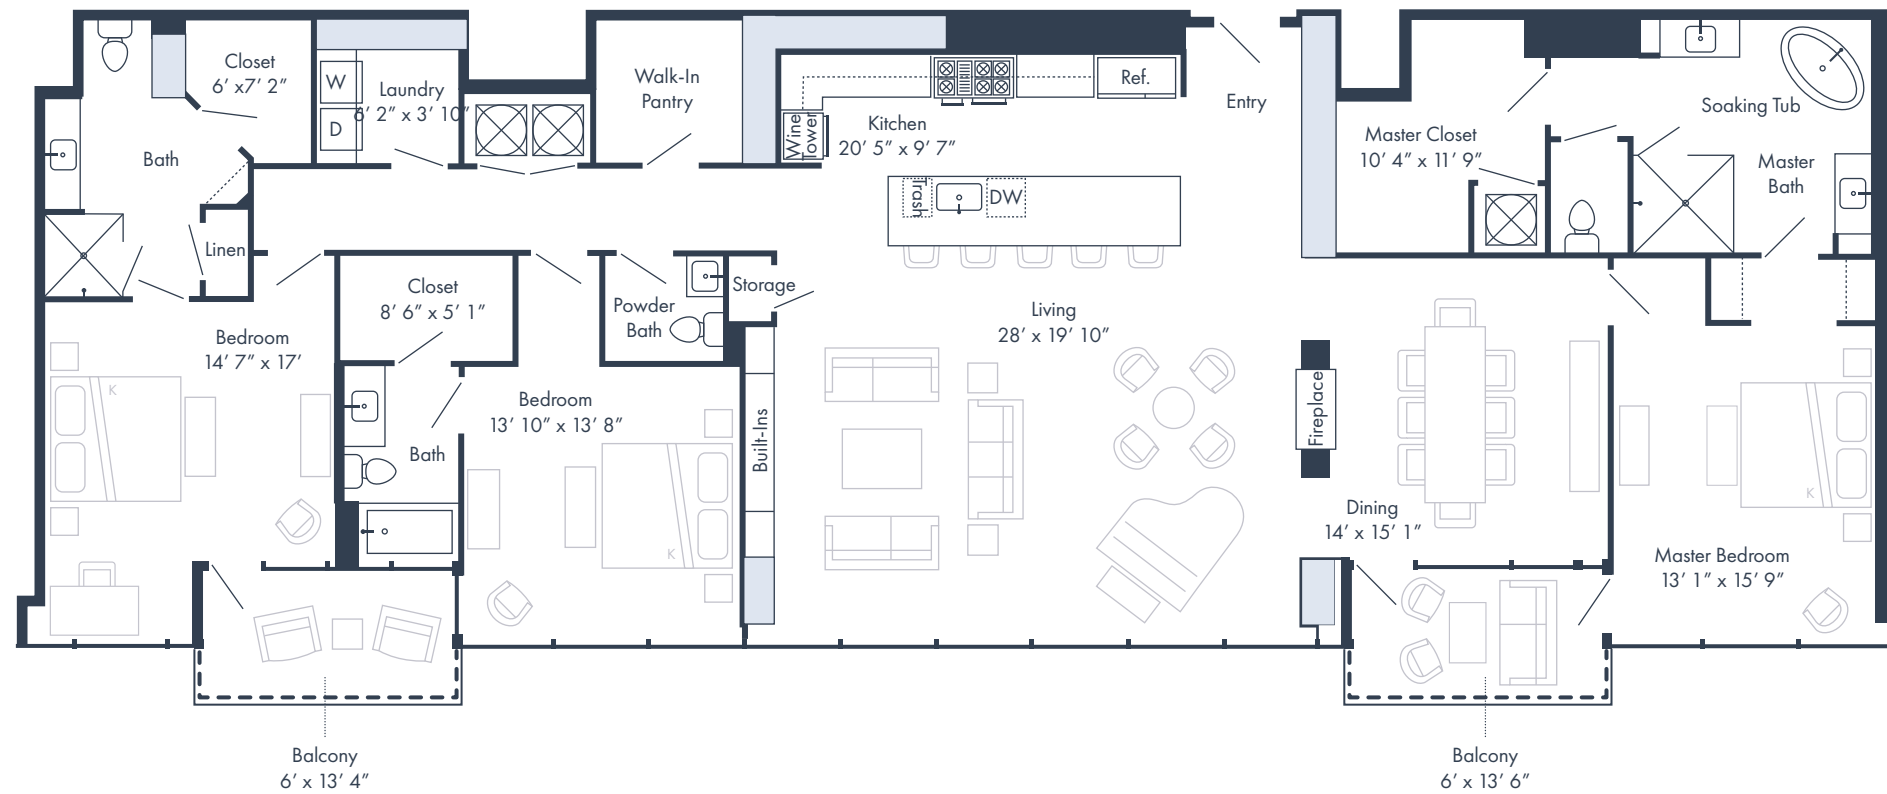

3205

FLOOR 32 ONLY

3 Bedrooms 3.5 Bathrooms 2,858 SQFT

the RESIDENCES at
BROADWEST

Square footage and measurements as indicated on plan is approximate. Layouts shown at unit interiors are for general reference only and are not intended to depict precisely the actual as-built conditions. Furnishings not included.