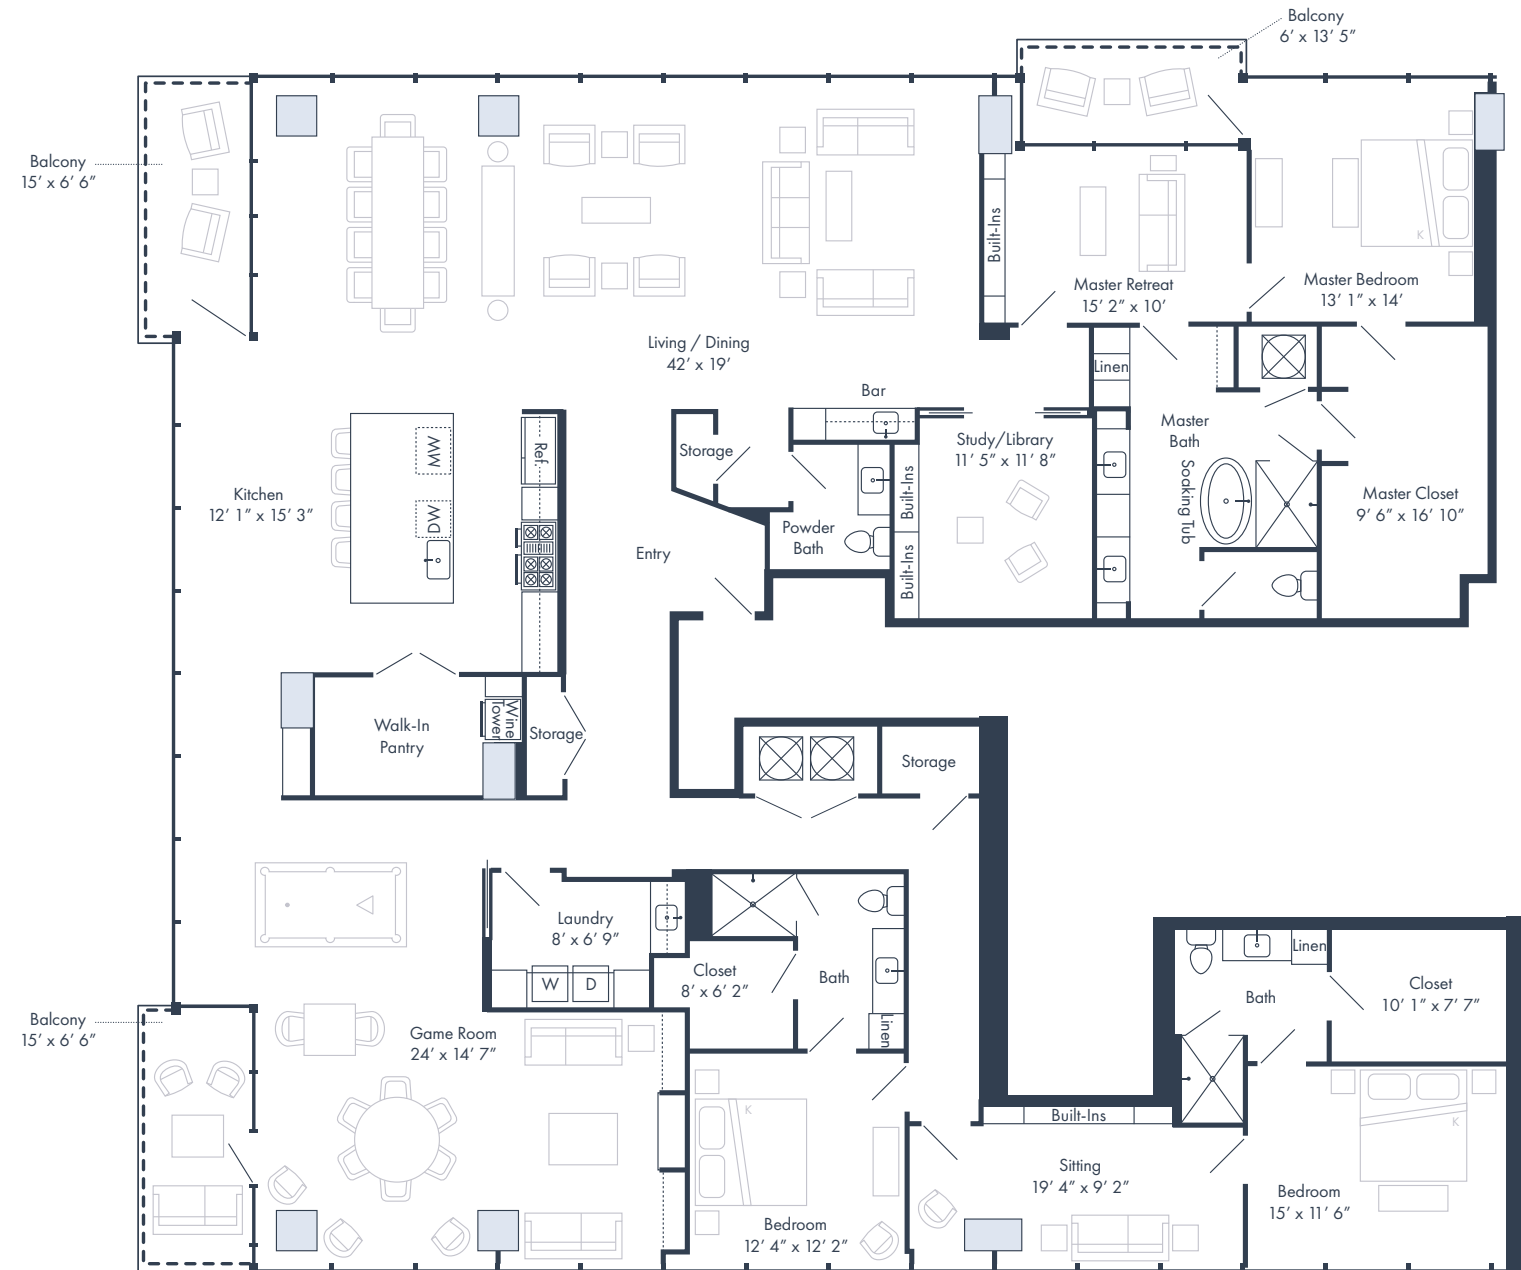

3301

FLOOR 33 ONLY

3 Bedrooms + Retreat, Sitting, Study 3.5 Bathrooms 4,455 SQFT

the RESIDENCES at BROADWEST

Square footage and measurements as indicated on plan is approximate. Layouts shown at unit interiors are for general reference only and are not intended to depict precisely the actual as-built conditions. Furnishings not included.