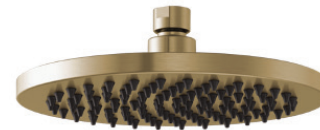

**MASTER BATH**

**Sink**  
Qty. 2  
Kohler  
Verticyl Rectangle Undercounter  
Lavatory  
K2882-0 or equal

**Faucet**  
Qty. 2  
Brizo  
Litze Single Handle Wall Mount  
Lav  
Luxe Gold  
DT65735LFGL or equal

**Mirror**  
Qty. 2  
Majestic Mirror  
Montauk Metal Vanity Mirrors  
Brushed Gold  
or equal

**Toilet**  
Qty. 1  
American Standard  
Right Height Elongated Bowl Seat  
White  
A3075000020 or equal

**Tank Lever**  
Qty. 1  
Brizo  
Universal Tank Lever  
Luxe Gold  
696335-GL or equal

**Rainhead**  
Qty. 1  
Brizo  
Litze 4-Function Raincan  
Showerhead with H2Okinetic  
Technology  
Luxe Gold  
87435-GL or equal

**Shower Arm**  
Qty. 1  
Brizo  
Litze Jointed Shower Arm & Flange  
Luxe Gold  
RP81434GL or equal