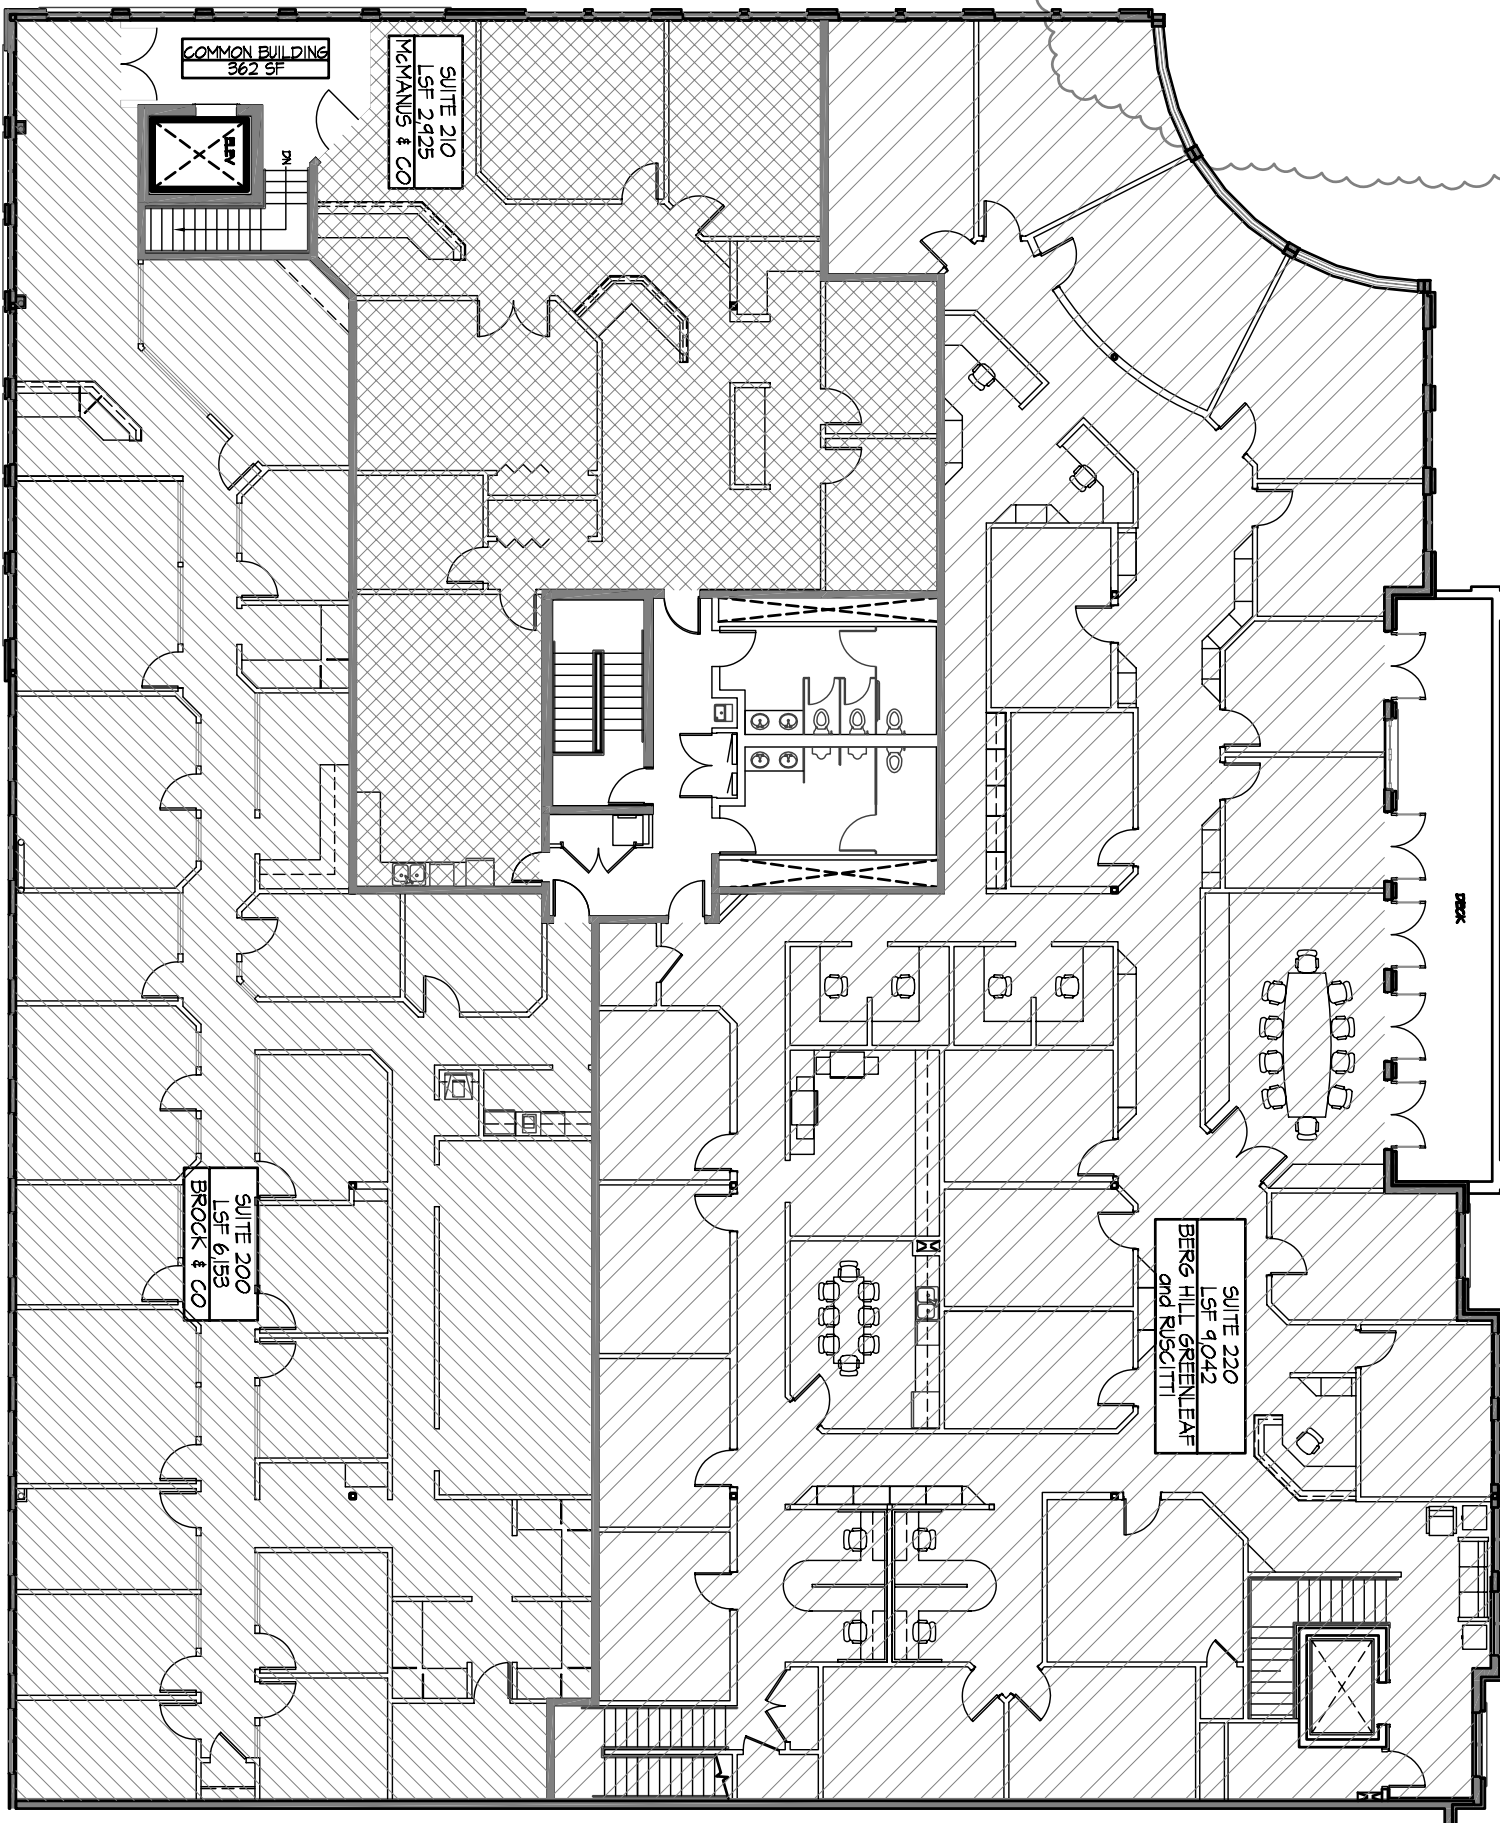

17TH STREET

PEARL STREET

COMMON BUILDING
362 SF

SUITE 210
LSF 2,925
MEMANUS & CO

SUITE 200
LSF 6,153
BROCK & CO

SUITE 220
LSF 9,042
BERG HILL GREENLEAF
and RUSCITTI