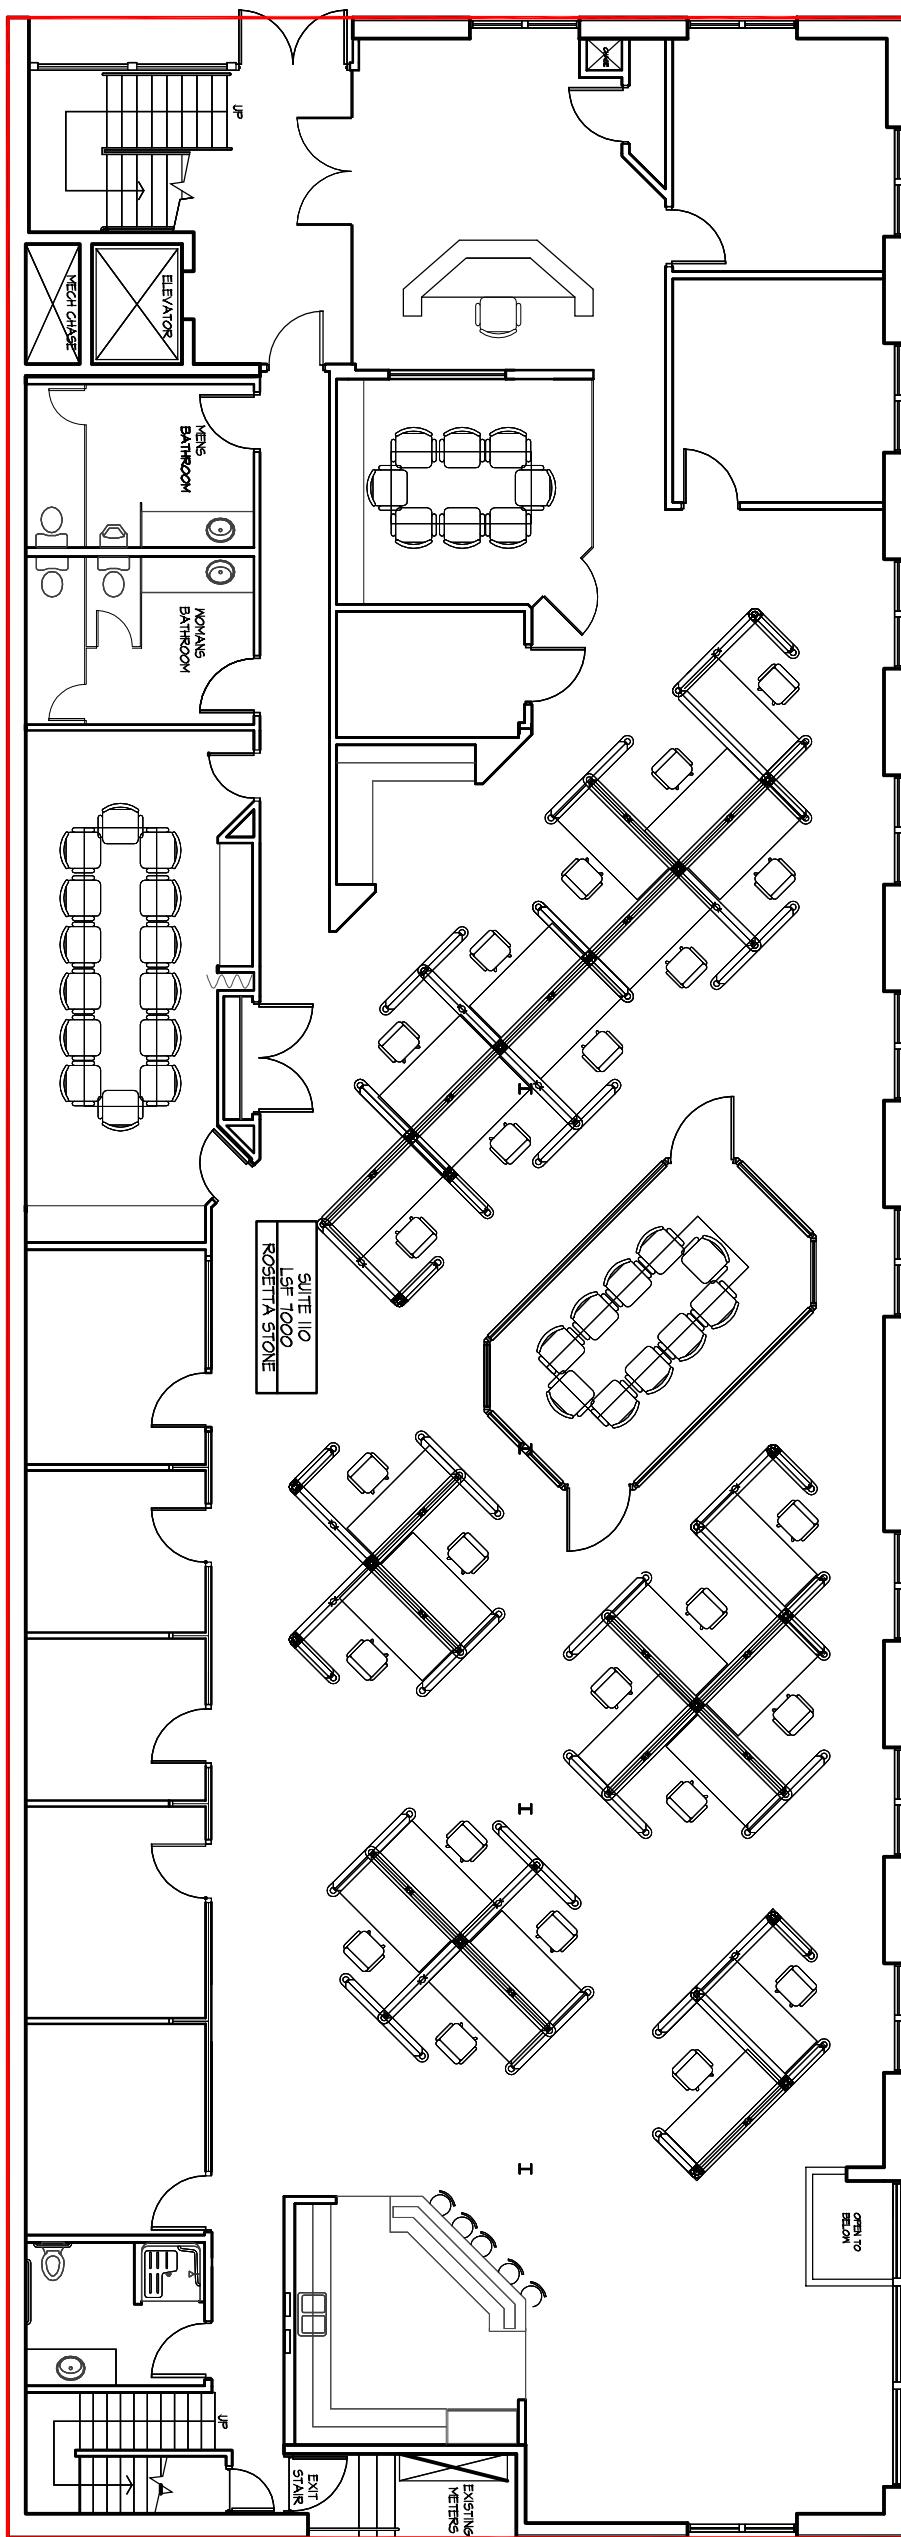

14TH STREET

SPRUCE STREET

2040 14th Street, L.L.C.

2040 14th Street

Boulder, Colorado 80302

First Floor Plan

SHEET NO:
2040 1stFlr website

DATE: 02 AUGUST 2010

Midyette architects p.c.
Architecture • Planning • Interior Design
Boulder • Santa Fe

1420 Pearl Street, Suite 201
Boulder, Colorado 80302
(303) 443-9960 Fax 443-9920

psmp
Pearl Street Mall
Properties, Inc
1420 Pearl Street, Suite 200
Boulder, CO 80302