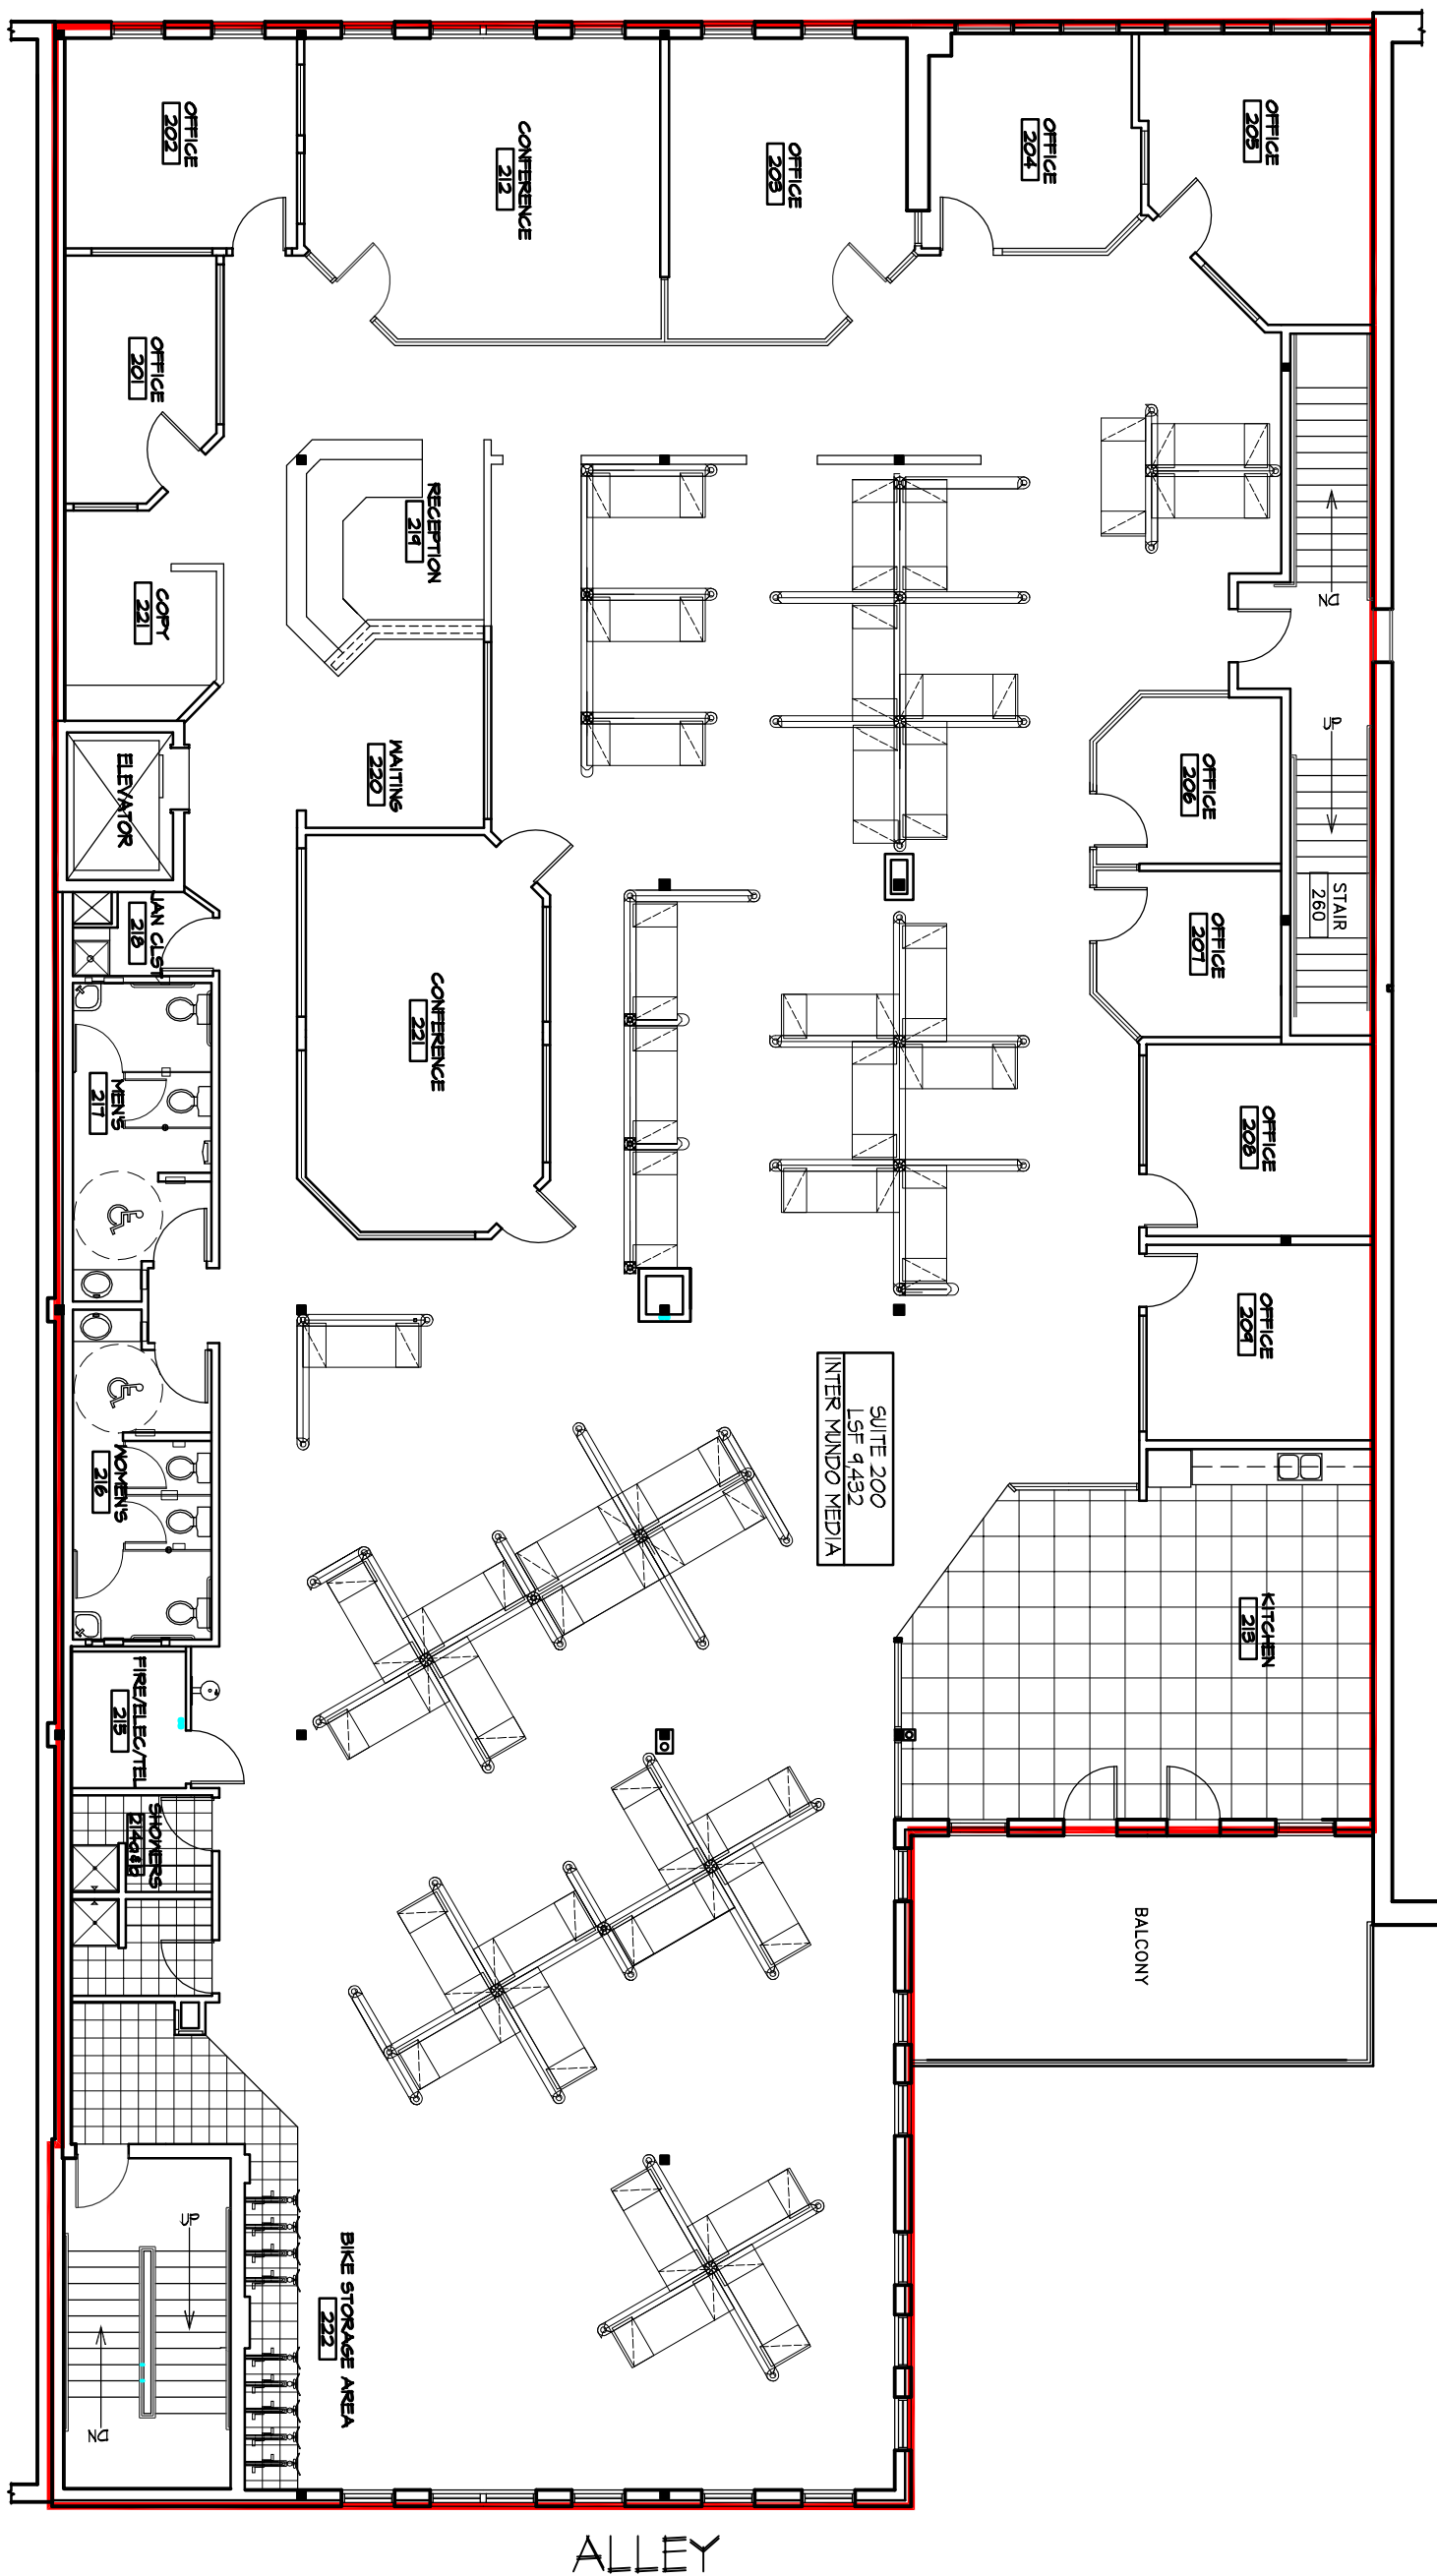

PEARL STREET MALL

1433 Pearl Street, L.L.C.

1433 Pearl Street Mall
Boulder, Colorado 80302

Second Floor Plan

psmp
Pearl Street Mall
Properties, Inc
1420 Pearl Street, Suite 200
Boulder, CO 80302

SHEET NO:
1433 2ndFlr website
DATE: 30 JULY 2010

Midyette architects p.c.
Architecture • Planning • Interior Design
Boulder • Santa Fe
1420 Pearl Street, Suite 201
Boulder, Colorado 80302
(303) 443-9960 Fax 443-9920