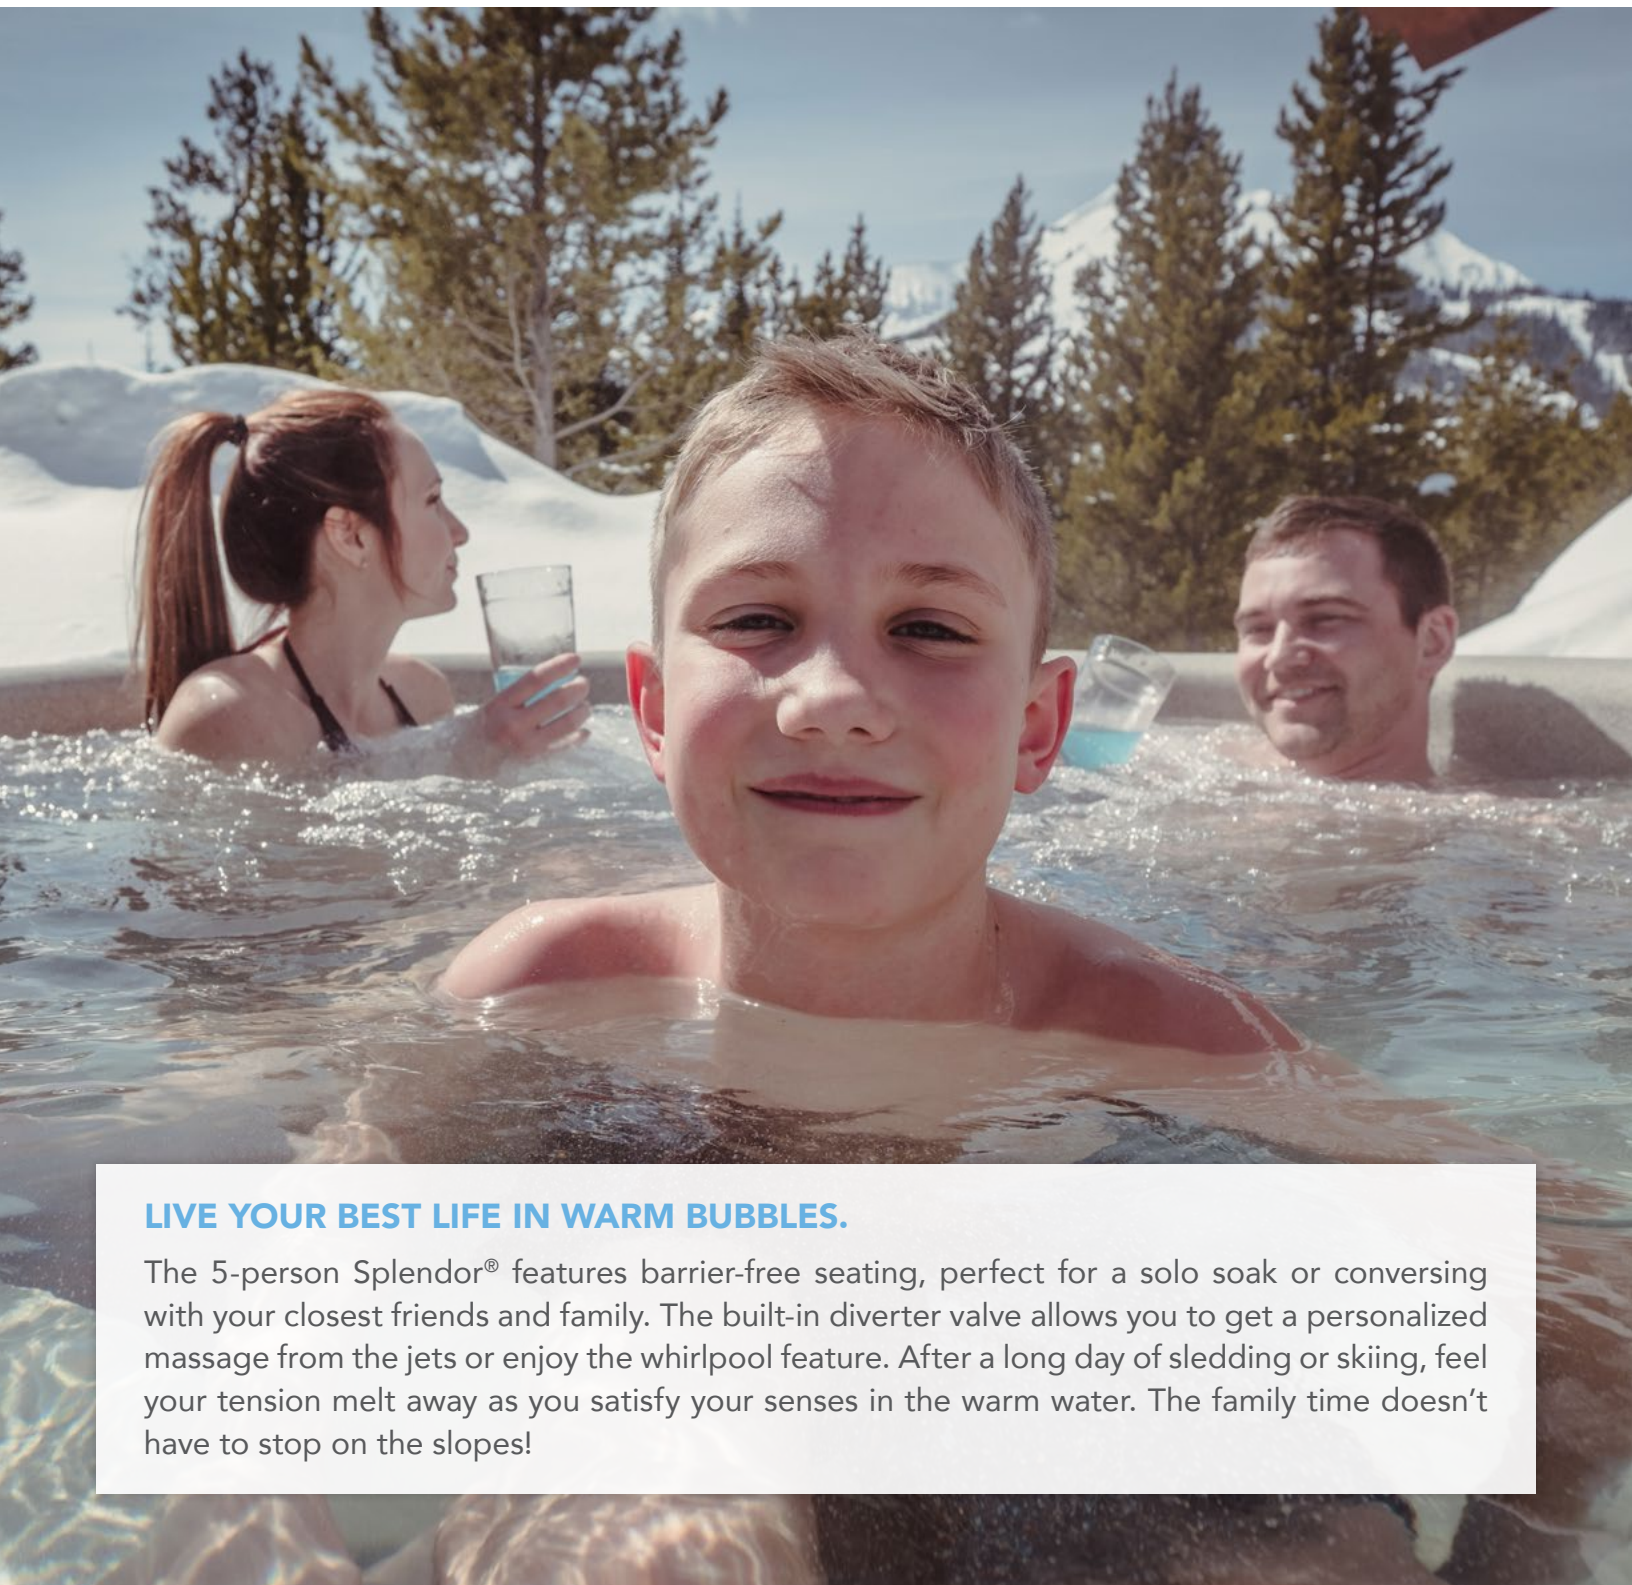

FANTASY SPAS®
SPLENDOR®

FANTASY SPAS®

LIVE YOUR BEST LIFE IN WARM BUBBLES.

The 5-person Splendor® features barrier-free seating, perfect for a solo soak or conversing with your closest friends and family. The built-in diverter valve allows you to get a personalized massage from the jets or enjoy the whirlpool feature. After a long day of sledding or skiing, feel your tension melt away as you satisfy your senses in the warm water. The family time doesn't have to stop on the slopes!