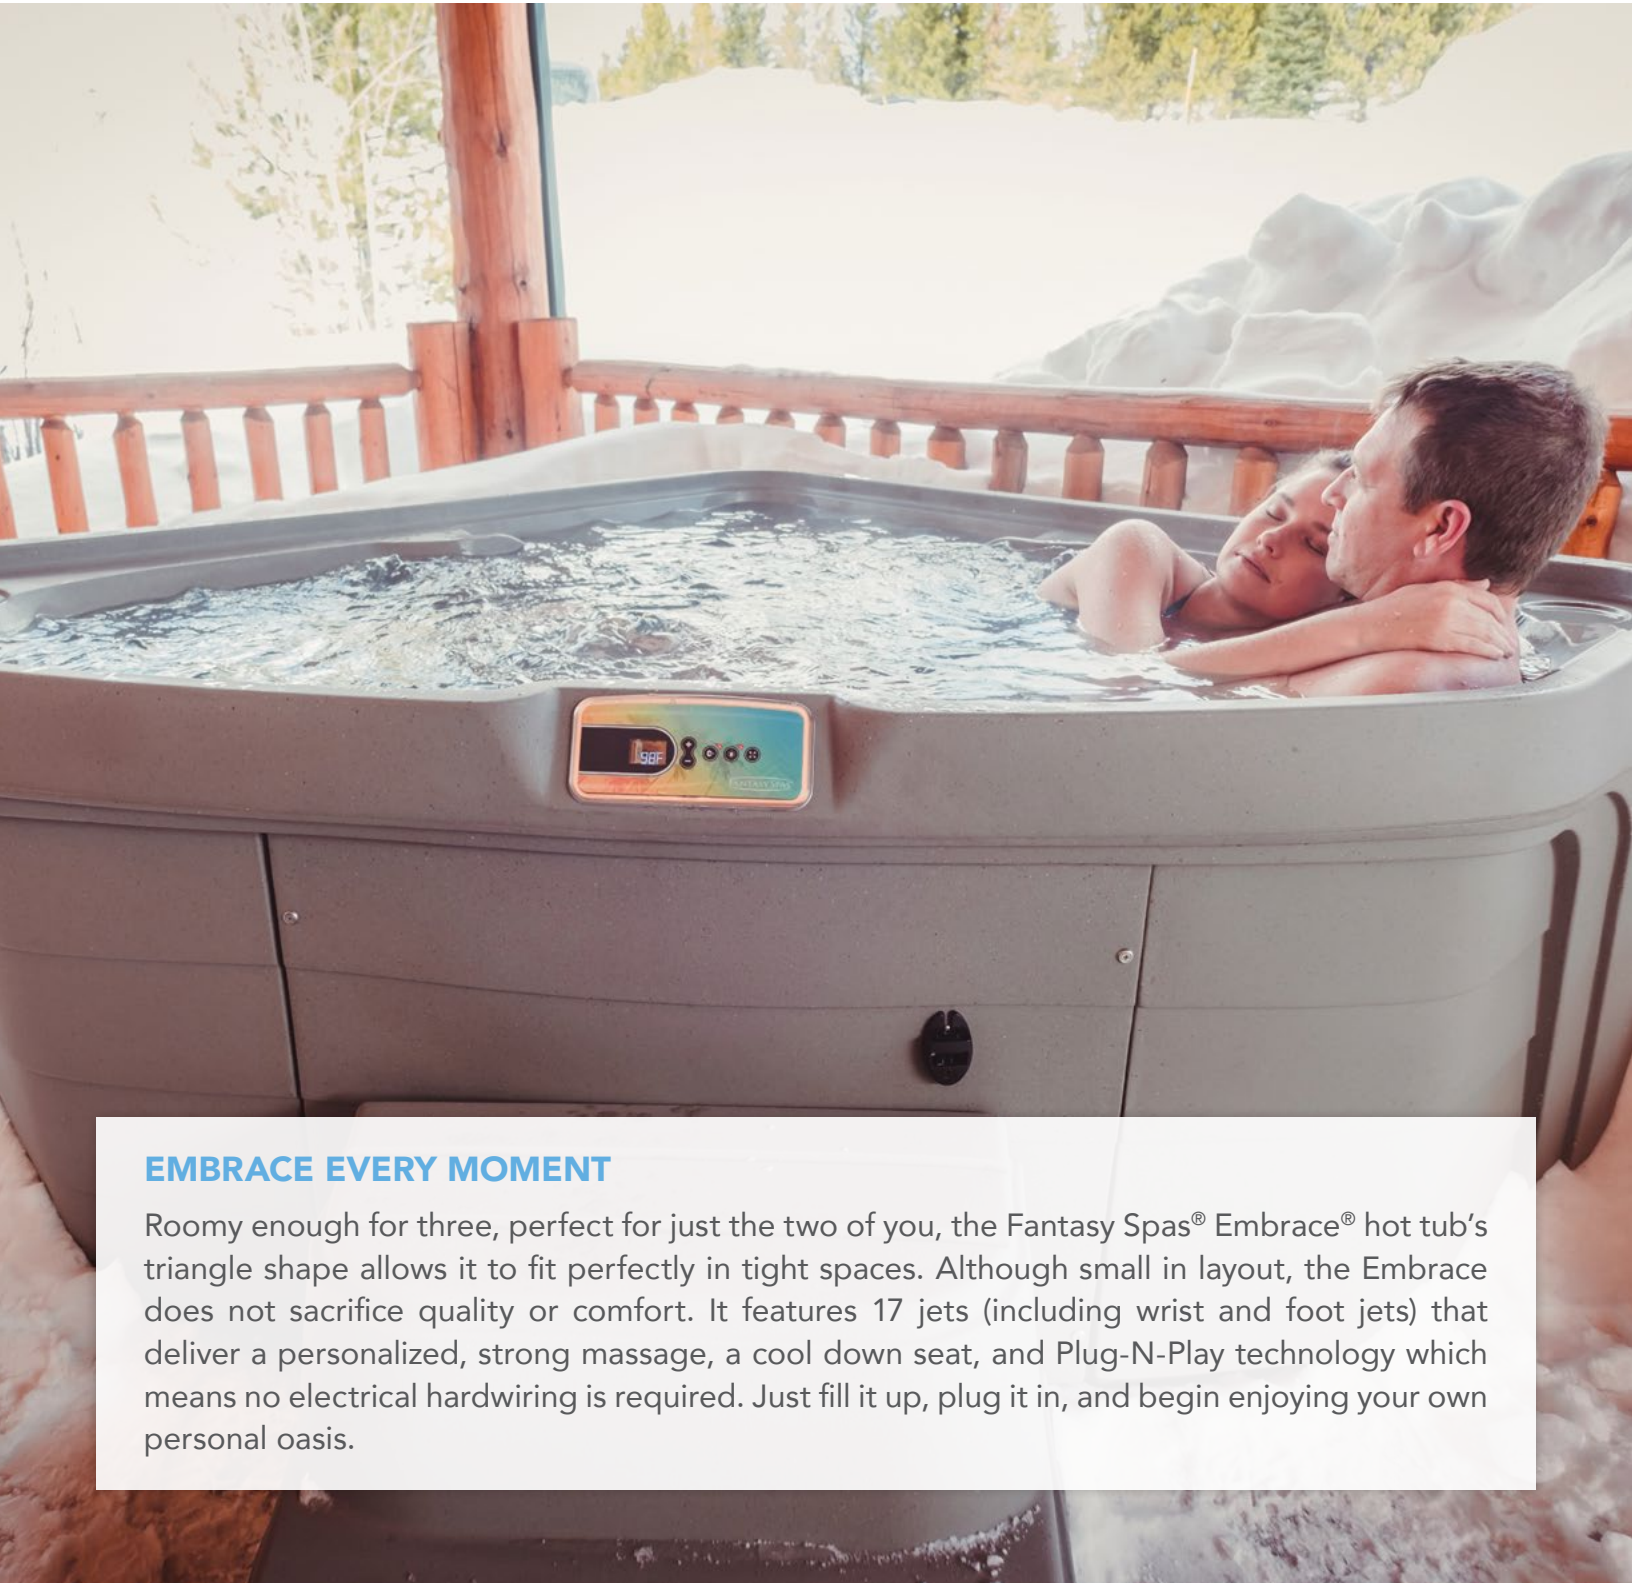

FANTASY SPAS®
EMBRACE®

FANTASY SPAS®

EMBRACE EVERY MOMENT

Roomy enough for three, perfect for just the two of you, the Fantasy Spas® Embrace® hot tub's triangle shape allows it to fit perfectly in tight spaces. Although small in layout, the Embrace does not sacrifice quality or comfort. It features 17 jets (including wrist and foot jets) that deliver a personalized, strong massage, a cool down seat, and Plug-N-Play technology which means no electrical hardwiring is required. Just fill it up, plug it in, and begin enjoying your own personal oasis.

For more information, visit www.Fantasy-Spas.com/Embrace

FANTASY SPAS® EMBRACE®

FANTASY SPAS®

Embrace shown in Sand

Embrace shown in Sand

Seating Capacity	2 Adults
Dimensions	5'10" x 5'10" x 31" / 178 x 178 x 79 cm
Water Capacity	185 gallons / 700 liters
Dry Weight	302 lbs / 137 kg
Jet Count	17 with stainless steel trim
Water Feature	Waterfall
Ozone System	Can be installed at time of purchase
Heater	1KW (110v) / 4KW (230v)
Pump	1.5 BPH two-speed
Filter Size	50 sq. ft.
Lighting	Underwater multi-color LED light
Electrical Configuration	110v Plug-N-Play includes GFCI power cord / 230v convertible*
Color Options	Sand, Taupe
Shell & Cabinet	Rotationally molded
Vinyl Cover Color Options	Caramel, Chestnut, Slate
Accessories (Optional)	Cover Lifter, Straight Step, Cool Step™, Wi-Fi Kit
Warranty	5-Year Structure; 5-Year Shell/Surface; 1-Year Equipment & Labor; 1-Year No Leak Plumbing & Labor