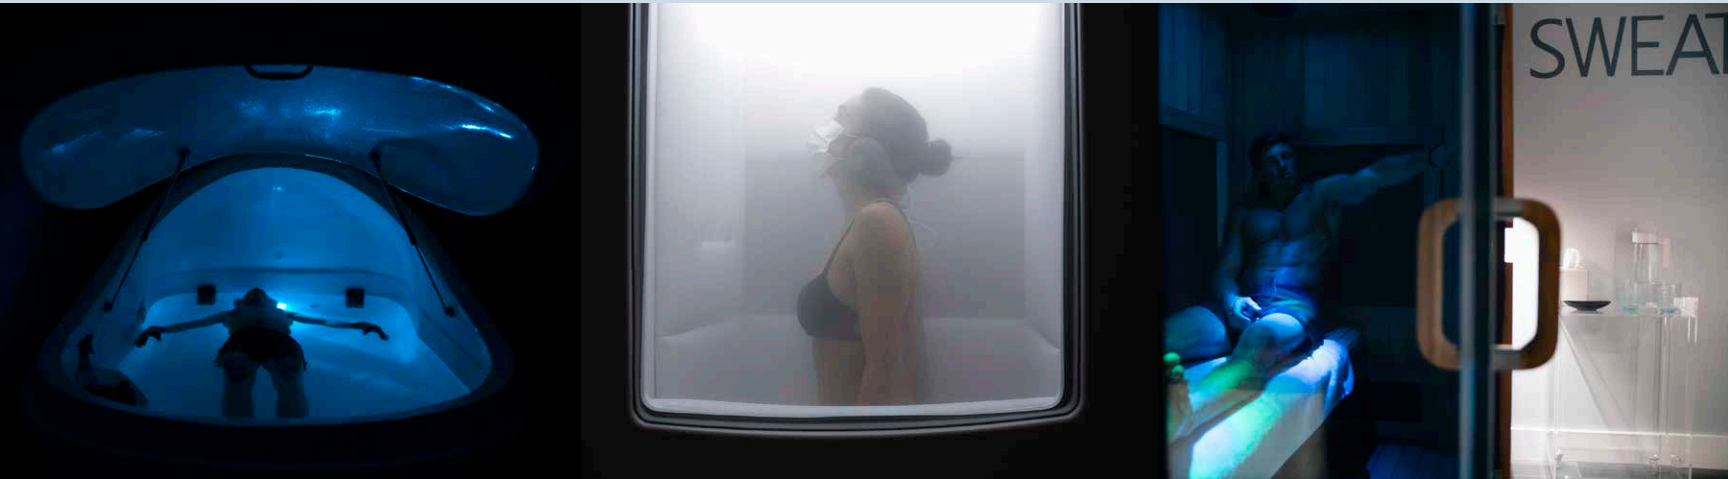

YOU STAY HEALTHY SAN DIEGO

7710 FAY AVE. LA JOLLA, CA 92037 | 858.401.2383 | LIVKRAFT.COM