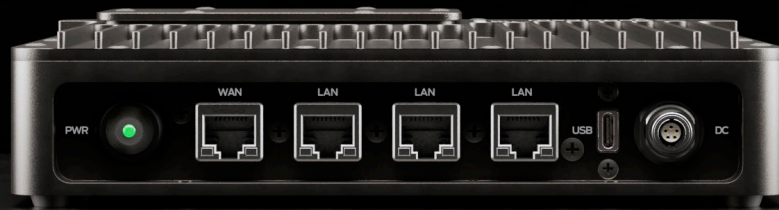

WIRED BROADCAST • PRODUCT SHEET

Mediaport® SONJA™

the newest member of the Mediaport® family

without compromise

Mediaport® SONJA™ is a range of rugged, lightweight, and battery self-powered multi-WAN routers with the most potent combination of powerful features available.

With SONJA, your teams benefit from reliable and secure communications wherever they go. Using up to 8 simultaneous WAN connections (including 4 built-in 4.5G upgradeable to 5G sub 6GHz), Mediaport SONJA delivers phenomenal throughput and resilience in equal measure. Available in multiple form factors for high performance in a wide array of scenarios, SONJA comes with worry-free support.

One powerful product, three convenient form factors

- » Looking for grab-and-go simplicity? Choose Mediaport SONJA Integrated with internal main antennas.
- » Worried about connectivity and portability in challenging environments? Choose the compact IP67-rated Mediaport SONJA Rugged.
- » Provisioning connectivity for vehicles and fixed sites? Choose Mediaport SONJA Rackmount.