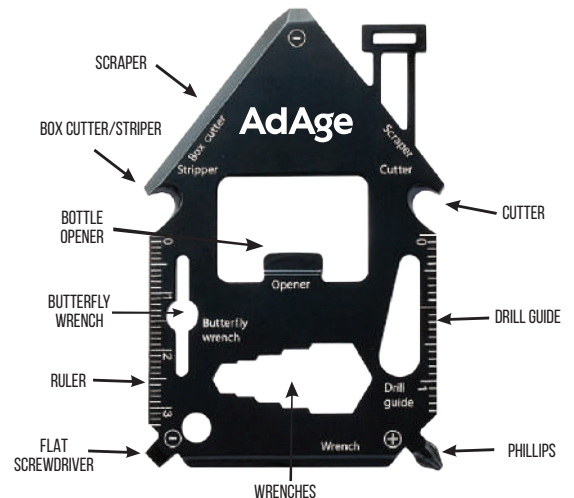

**ENGRAVE THE CASE
AND/OR TOOL**

***CASE COLORS
AVAILABLE
VARY BY ITEM**

MULTI-TOOL CARDS

Special Price & Setup Offer!

1160 Survival Card Multi-Tool

*Available with a Black, Blue or Red case.

1165 Tractor Card Multi-Tool

*Available with a Black case only.

1166 Truck Card Multi-Tool

*No case available, engrave the tool only.

1167 House Card Multi-Tool

*Available with a Black case only.