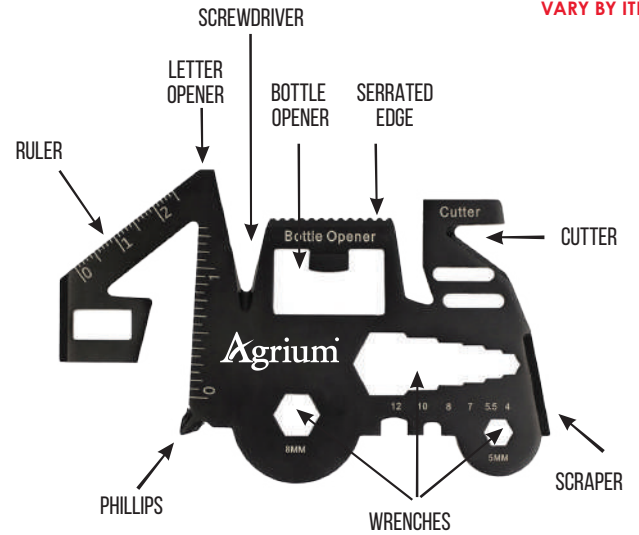

**ENGRAVE THE CASE
AND/OR TOOL**

***CASE COLORS
AVAILABLE
VARY BY ITEM**

MULTI-TOOL CARDS

Special Price & Setup Offer!

1160 Survival Card Multi-Tool

*Available with a Black, Blue or Red case.

1165 Tractor Card Multi-Tool

*Available with a Black case only.

1166 Truck Card Multi-Tool

*No case available, engrave the tool only.

1167 House Card Multi-Tool

*Available with a Black case only.