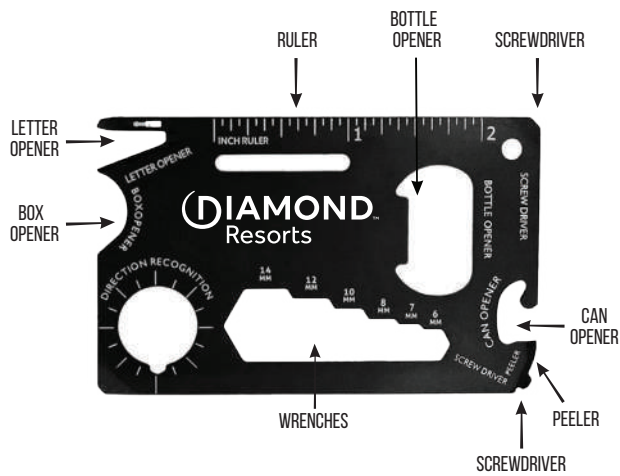

**ENGRAVE THE CASE
AND/OR TOOL**

***CASE COLORS
AVAILABLE
VARY BY ITEM**

MULTI-TOOL CARDS

Special Price & Setup Offer!

1160 Survival Card Multi-Tool

*Available with a Black, Blue or Red case.

1165 Tractor Card Multi-Tool

*Available with a Black case only.

1166 Truck Card Multi-Tool

*No case available, engrave the tool only.

1167 House Card Multi-Tool

*Available with a Black case only.