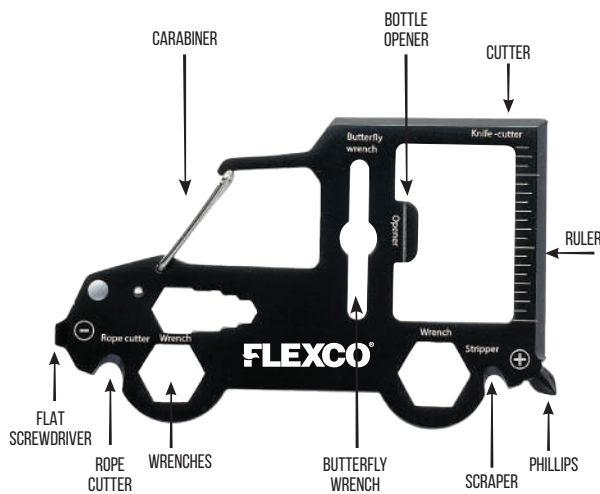

**ENGRAVE THE CASE
AND/OR TOOL**

***CASE COLORS
AVAILABLE
VARY BY ITEM**

MULTI-TOOL CARDS

Special Price & Setup Offer!

1160 Survival Card Multi-Tool

*Available with a Black, Blue or Red case.

1165 Tractor Card Multi-Tool

*Available with a Black case only.

1166 Truck Card Multi-Tool

*No case available, engrave the tool only.

1167 House Card Multi-Tool

*Available with a Black case only.