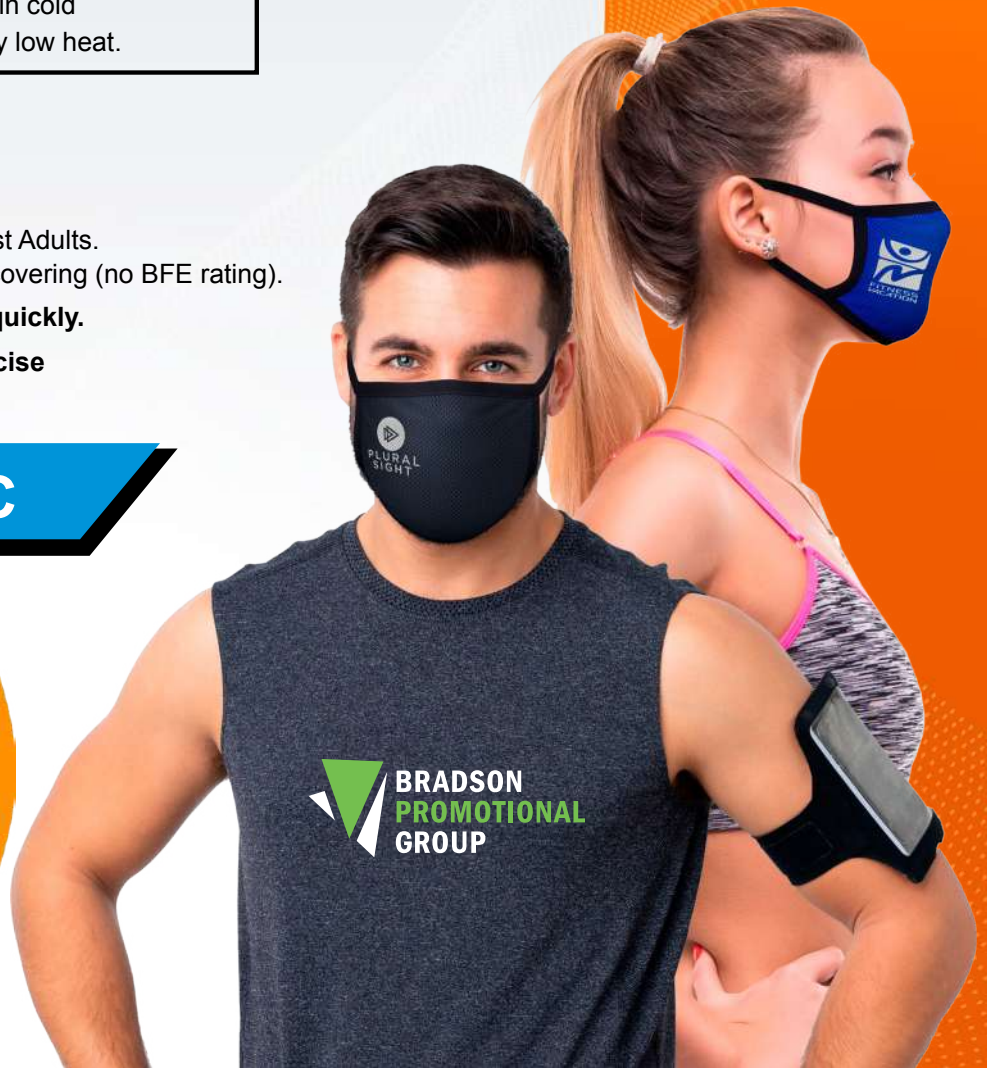

COOLING FABRIC

**BRADSON
PROMOTIONAL
GROUP**