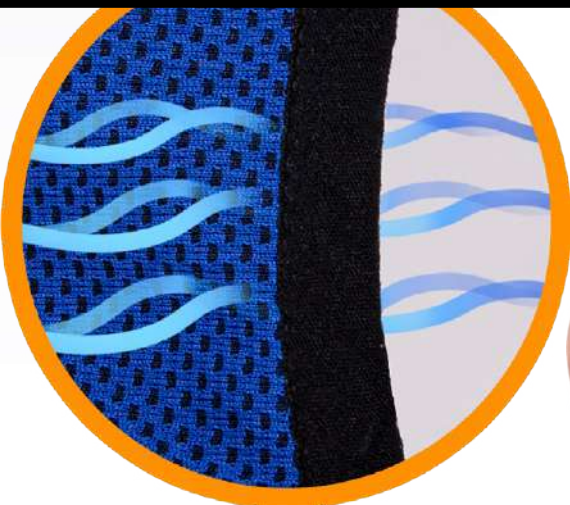

COOLING FABRIC

**BRADSON
PROMOTIONAL
GROUP**