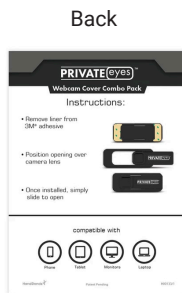

Standard Card Example