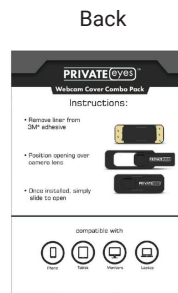

Custom Card Example