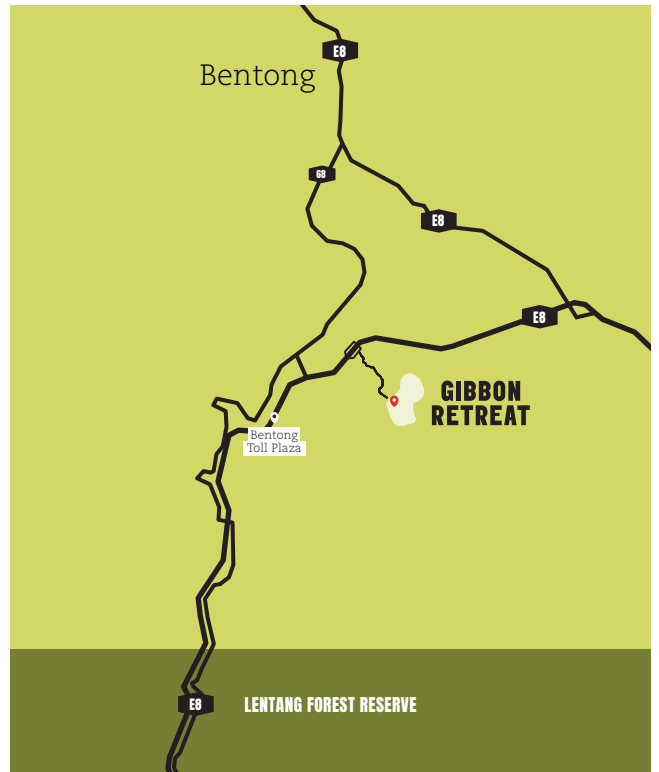

GPS

3°28'03.7"N
101°55'19.3"E

DIRECTIONS

- E8 to Bentong from KL [63k]
- 2nd turn on left after Bentong Toll Plaza
- Turn left and follow signs to Rock Forest
- Arrive autogate of Gibbon Retreat [1.3k]

**GIBBON RETREAT
CHALETS AND GLAMPING SITES**