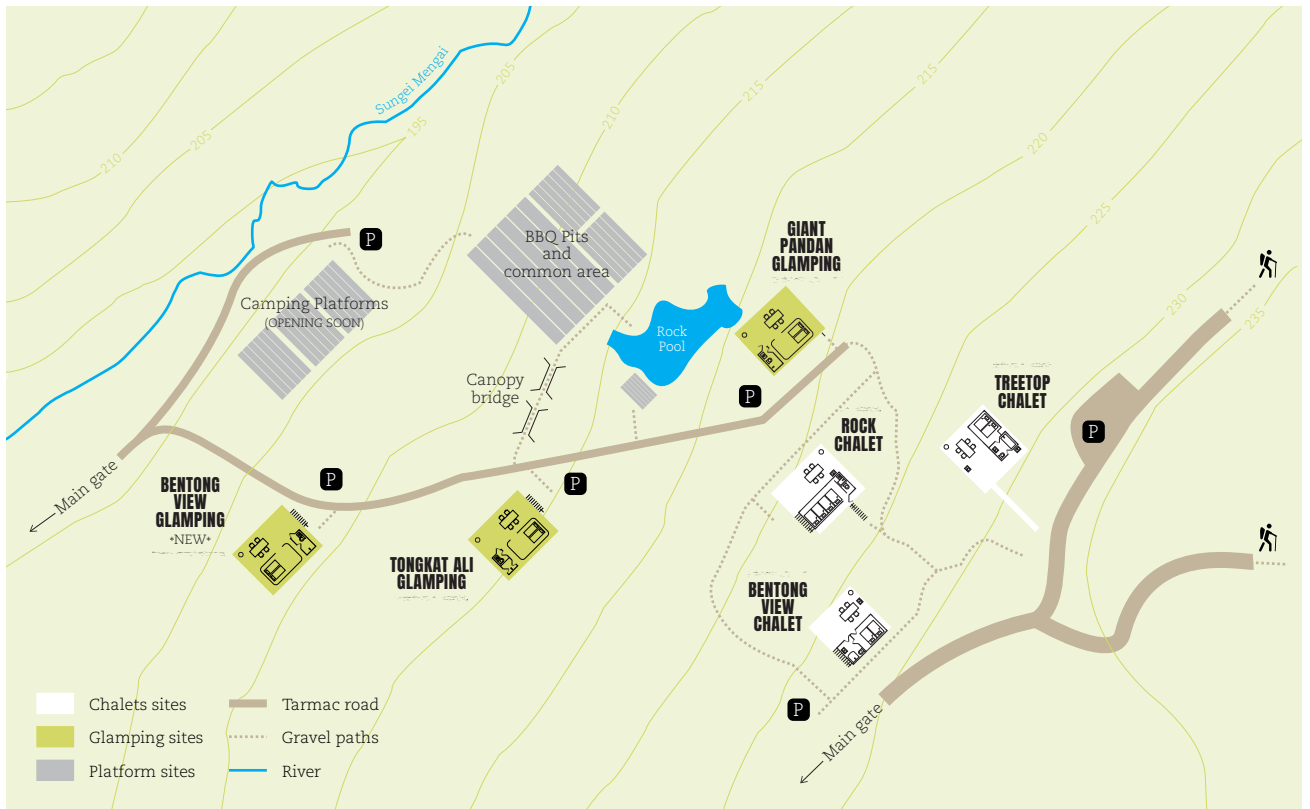

GPS

3°28'03.7"N
101°55'19.3"E

DIRECTIONS

- E8 to Bentong from KL [63k]
- 2nd turn on left after Bentong Toll Plaza
- Turn left and follow signs to Rock Forest
- Arrive autogate of Gibbon Retreat [1.3k]

**GIBBON RETREAT
CHALETS AND GLAMPING SITES**