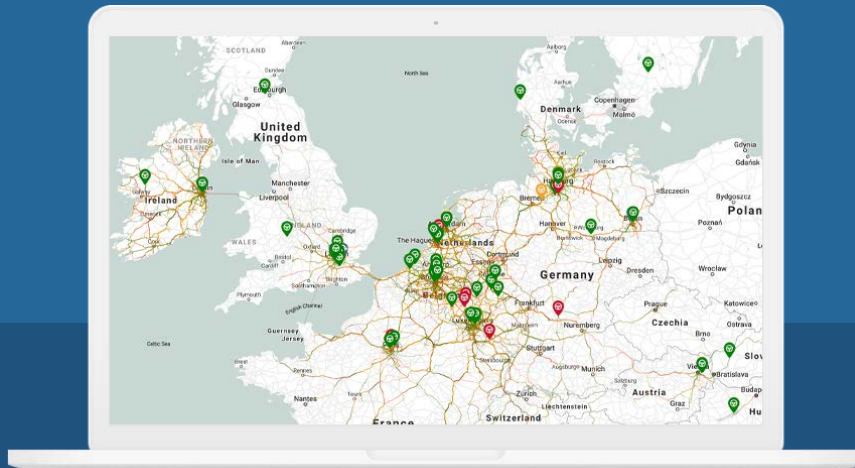

THE WORLD IS GOING ELECTRIC.

The all-in-one platform to **seamlessly transition to an electric fleet**

TAKE ADVANTAGE OF THE ELECTRIC REVOLUTION

The acceleration towards electric mobility is happening – are you ready?

Built on Europe's largest all-electric, self-service car rental

Used daily to manage and optimize a fleet of thousands of electric vehicles to service customers with a care-free driving experience.

Everything you need, in a single solution