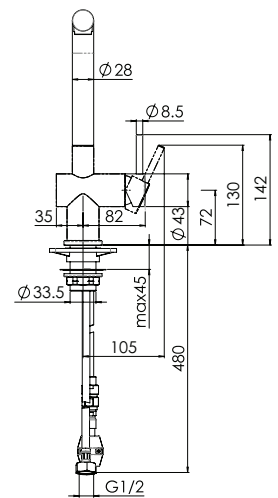

## PRODUCT INFORMATION

<b>Style</b>	Pull-Out Spray
<b>Tap Swivel Spout (degrees)</b>	360°
<b>Cut-Out Size</b>	Ø 35mm
<b>WELS</b>	5 star/5.0 Lpm Reg No: T30967
<b>Min. (PSI)</b>	7.25
<b>Max. (PSI)</b>	72.5
<b>Min. (kPa)</b>	50kPa
<b>Max. (kPa)</b>	500kPa
<b>Finish</b>	Matte Black
<b>Warranty</b>	5 years parts and labour 15 years cartridge only *T&C's apply

**PLEASE NOTE:** Large and heavy taps should ideally be mounted directly through the solid benchtop or fully supported from underneath. For all other swivel taps, we recommend the use of the Franke Tap Support Arm to provide additional support. Please ensure all Franke tapware is installed at a pressure of no greater than 500 kPa in accordance with AS/NZS3500 and insist that your plumber flushes all of the water supply lines before installing tapware. Failure to do so may void warranty.