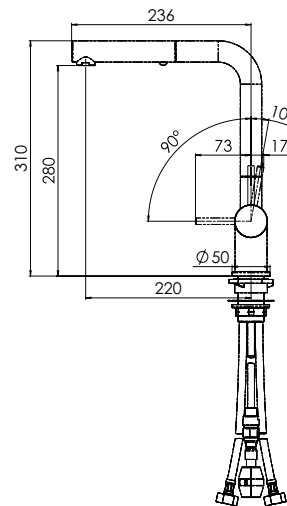

## PRODUCT INFORMATION

<b>Style</b>	Pull-Out Spray
<b>Tap Swivel Spout (degrees)</b>	360°
<b>Cut-Out Size</b>	Ø 35mm
<b>WELS</b>	5 star/5.0 Lpm Reg No: T30967
<b>Min. (PSI)</b>	7.25
<b>Max. (PSI)</b>	72.5
<b>Min. (kPa)</b>	50kPa
<b>Max. (kPa)</b>	500kPa
<b>Finish</b>	Matte Black
<b>Warranty</b>	5 years parts and labour 15 years cartridge only *T&C's apply

**PLEASE NOTE:** Large and heavy taps should ideally be mounted directly through the solid benchtop or fully supported from underneath. For all other swivel taps, we recommend the use of the Franke Tap Support Arm to provide additional support. Please ensure all Franke tapware is installed at a pressure of no greater than 500 kPa in accordance with AS/NZS3500 and insist that your plumber flushes all of the water supply lines before installing tapware. Failure to do so may void warranty.