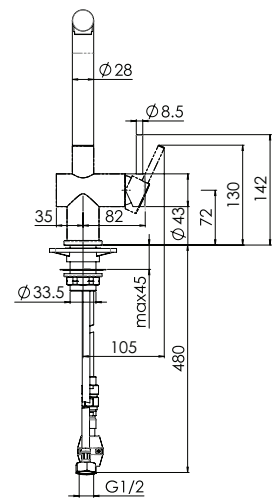

## PRODUCT INFORMATION

<b>Style</b>	Pull-Out Spray
<b>Tap Swivel Spout (degrees)</b>	360°
<b>Cut-Out Size</b>	Ø 35mm
<b>WELS</b>	5 star/5.0 Lpm Reg No: T30967
<b>Min. (PSI)</b>	7.25
<b>Max. (PSI)</b>	72.5
<b>Min. (kPa)</b>	50kPa
<b>Max. (kPa)</b>	500kPa
<b>Finish</b>	Chrome
<b>Warranty</b>	5 years parts and labour 15 years cartridge only *T&C's apply

**PLEASE NOTE:** Large and heavy taps should ideally be mounted directly through the solid benchtop or fully supported from underneath. For all other swivel taps, we recommend the use of the Franke Tap Support Arm to provide additional support. Please ensure all Franke tapware is installed at a pressure of no greater than 500 kPa in accordance with AS/NZS3500 and insist that your plumber flushes all of the water supply lines before installing tapware. Failure to do so may void warranty.