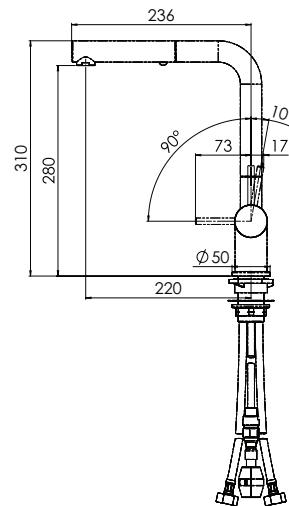

## PRODUCT INFORMATION

<b>Style</b>	Pull-Out Spray
<b>Tap Swivel Spout (degrees)</b>	360°
<b>Cut-Out Size</b>	Ø 35mm
<b>WELS</b>	5 star/5.0 Lpm Reg No: T30967
<b>Min. (PSI)</b>	7.25
<b>Max. (PSI)</b>	72.5
<b>Min. (kPa)</b>	50kPa
<b>Max. (kPa)</b>	500kPa
<b>Finish</b>	Chrome
<b>Warranty</b>	5 years parts and labour 15 years cartridge only *T&C's apply

**PLEASE NOTE:** Large and heavy taps should ideally be mounted directly through the solid benchtop or fully supported from underneath. For all other swivel taps, we recommend the use of the Franke Tap Support Arm to provide additional support. Please ensure all Franke tapware is installed at a pressure of no greater than 500 kPa in accordance with AS/NZS3500 and insist that your plumber flushes all of the water supply lines before installing tapware. Failure to do so may void warranty.