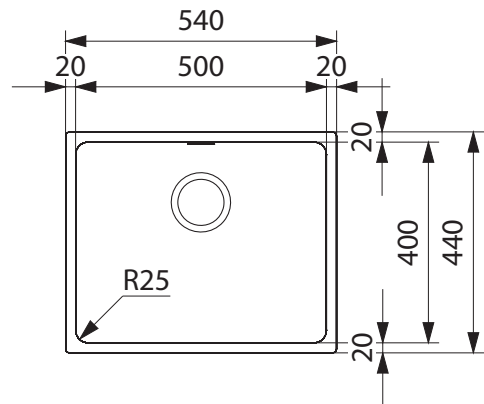

KUBUS FRAGRANITE

KBG110-500NYX

PRODUCT INFORMATION

Installation	Undermount
Dimensions	540 x 440mm
Cabinet Base	600mm
Bowl Size	500 x 400 x 200mm / 40L
Bowl Radius	25mm
Cut-Out Size	Template
Cut-Out Template	Yes
Waste Outlet	Semi Integrated Waste
Overflow	Yes
Tap Holes	No
Remote Waste	No
Finish	Fragranite
Warranty	50 Years