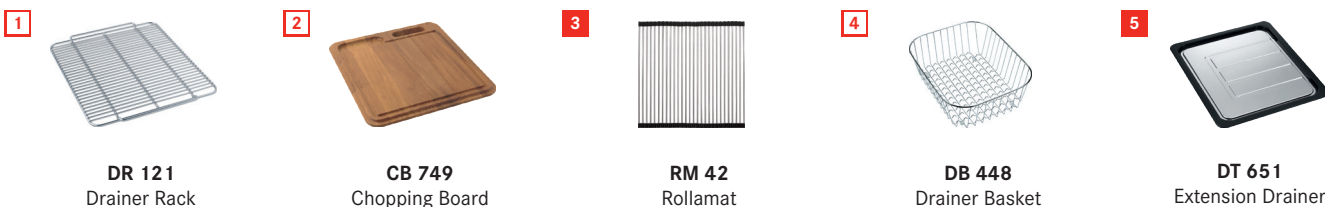

ACCESSORIES

DR 121
Drainer Rack

CB 749
Chopping Board

RM 42
Rollamat

DB 448
Drainer Basket

DT 651
Extension Drainer

LAST UPDATED: 4 JUNE 2021