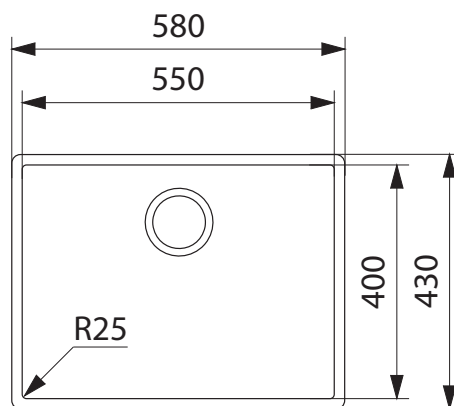

# KBX 210-55/HW KUBUS i3 SINK

Note: Due to hygienic waste, do not use with a waste disposal unit.

## PRODUCT INFORMATION

<b>Installation</b>	Topmount/Flushmount/Undermount
<b>Dimensions</b>	580(W) x 430(H)mm
<b>Cabinet Base</b>	600mm
<b>Bowl Size</b>	550(W) x 400(H) x 190(D)mm/42L
<b>Bowl Radius</b>	25mm
<b>Cut-Out Size</b>	Template
<b>Cut-Out Template</b>	Yes
<b>Waste Outlet</b>	Hygienic Integrated Waste
<b>Overflow</b>	Yes
<b>Tap Holes</b>	No
<b>Remote Waste</b>	No
<b>Finish</b>	Stainless Steel