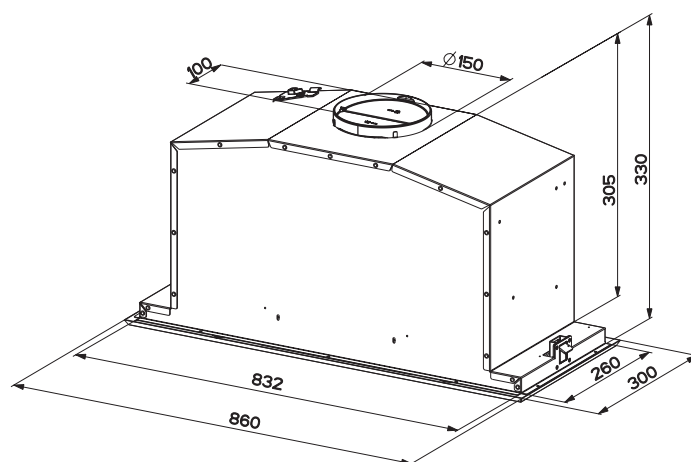

FBI867XSAU

86CM UNDERCUPBOARD RANGEHOOD

PRODUCT INFORMATION

Recommended Use	Domestic
Overall Dimensions	860(W) x 300(D) x 330(H)
Weight	9.6 Kg
Power	220-240V 50Hz, 252W max
Airflow	690m ³ /h
Speeds	3 plus Boost
Noise Level	50dB
Lighting	LED x 2
Controls	Soft Touch Buttons
Filter	Aluminum Mesh (Dishwasher Safe)
Recirculating Option	Yes
Finish	Stainless Steel

PLEASE NOTE: Technical and product specifications may change; therefore, cut-outs for appliances should only be by physical product measurements. The above information is indicative only.

LAST UPDATED: 11 OCT 2019