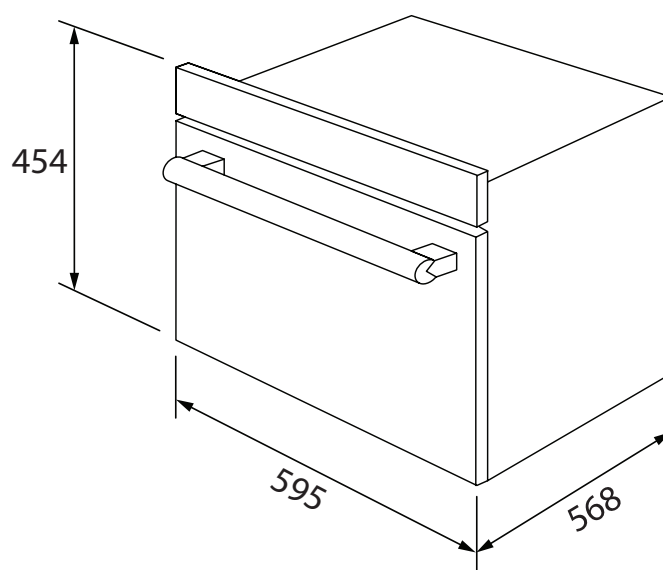

### PRODUCT INFORMATION

<b>Recommended Use</b>	Domestic
<b>Overall Dimensions (mm)</b>	595(W) x 454(H) x 568(D)
<b>Cavity Size</b>	38L Net
<b>Weight</b>	36 Kg
<b>Automatic Programmes</b>	13 Automatic Programs 5 Microwave Power Levels
<b>Microwave Power</b>	900W Max
<b>Power</b>	230-240V 50Hz, 3350W Max
<b>Display</b>	Red LED
<b>Door Opening</b>	Drop Down
<b>Turntable Diameter</b>	360mm
<b>Electronic Clock</b>	Yes
<b>Child Lock</b>	Yes
<b>Convection Fan</b>	Yes
<b>Cavity Material</b>	Stainless Steel
<b>Accessories</b>	Wire Racks x 2 Turntable x 1
<b>Finish</b>	Black Glass