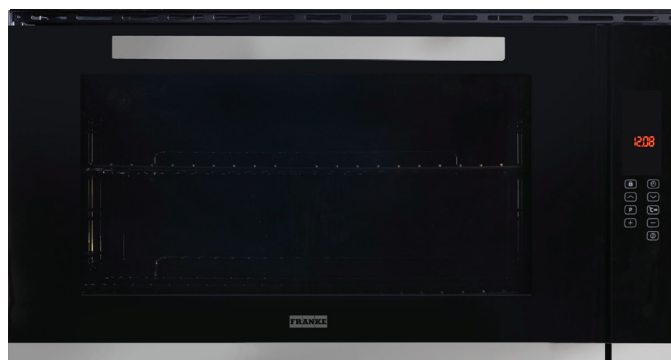

FRE90M10B

90CM 10 FUNCTION OVEN

PRODUCT INFORMATION

Recommended Use	Domestic
Dimensions (mm)	894(W) x 482(H) x 545(D)
Cavity Size	105L Net
Weight	51 Kg
Functions	10
Source	Electrical
Power	220-240V 50/60Hz, 3660W Max
Power Cord	Hard Wired, 1400mm Length
Temperature Range	50° -250 °C
Control Interface	Touch Control
Display	Red LED
Oven Door	Triple Glazed
Timer	Digital Timer
Child Lock	Yes
Convection Fan	Yes
Cooling Fan	Yes
Lighting	Dual
Accessories	Wire Racks x 2 Telescopic Runner Set x 1 Baking Tray with Wire Rack x 1
Finish	Black Glass