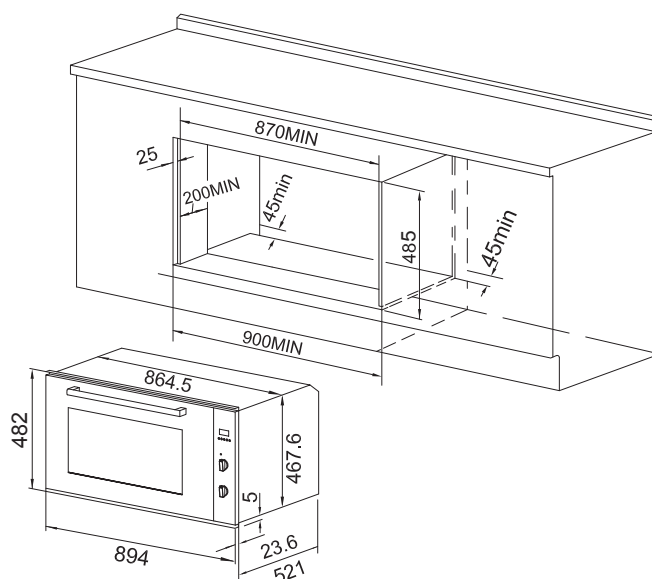

FRE90M10B

90CM 10 FUNCTION OVEN

PRODUCT INFORMATION

Recommended Use	Domestic
Dimensions (mm)	894(W) x 482(H) x 545(D)
Cavity Size	105L Net
Weight	51 Kg
Functions	10
Source	Electrical
Power	220-240V 50/60Hz, 3660W Max
Power Cord	Hard Wired, 1400mm Length
Temperature Range	50° -250 °C
Control Interface	Touch Control
Display	Red LED
Oven Door	Triple Glazed
Timer	Digital Timer
Child Lock	Yes
Convection Fan	Yes
Cooling Fan	Yes
Lighting	Dual
Accessories	Wire Racks x 2 Telescopic Runner Set x 1 Baking Tray with Wire Rack x 1
Finish	Black Glass

PLEASE NOTE: Technical and product specifications may change; therefore, cut-outs for appliances should only be by physical product measurements. The above information is indicative only.

LAST UPDATED: 15 DEC 2020