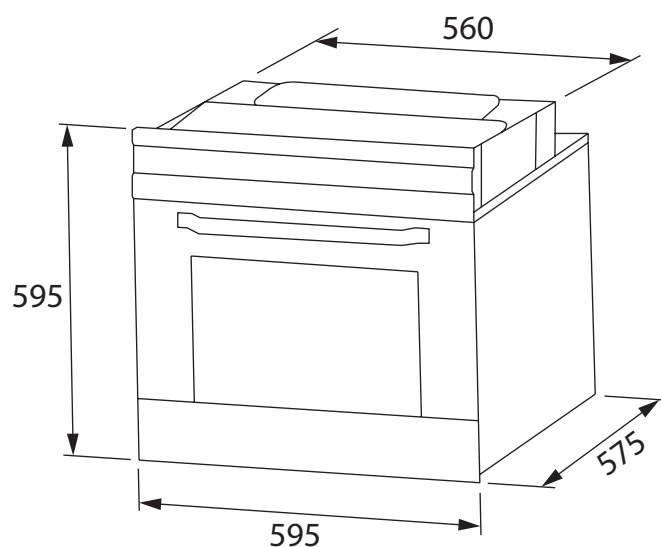

FRE60M9B

60CM 9 FUNCTION OVEN

PRODUCT INFORMATION

Recommended Use	Domestic
Dimensions (mm)	595(W) x 595(H) x 575(D)
Cavity Size	70L Net
Weight	30.8 Kg
Functions	9
Source	Electrical
Power	220-240V 50/60Hz, 3000W Max
Power Cord	Hard Wired, 1400mm Length
Temperature Range	50° - 250° C
Control Interface	Push In & Out Control Knobs x 2
Display	Red LED
Oven Door	Triple Glazed
Lighting	Single
Child Lock	Yes
Timer	Digital Timer
Convection Fan	Yes
Cooling Fan	Yes
Shelf Rack	2
Accessories	Baking Pan x 1 Wire Rack x 2
Finish	Black Glass

PLEASE NOTE: Technical and product specifications may change; therefore, cut-outs for appliances should only be by physical product measurements. The above information is indicative only.

LAST UPDATED: 29 OCT 2019