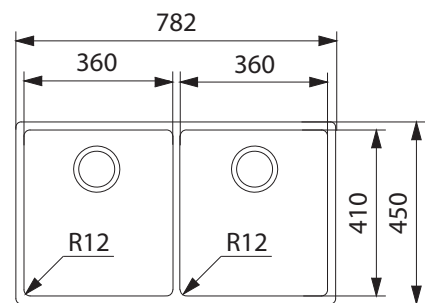

BOX 220-36 BOLERO SINK

PRODUCT INFORMATION

Installation	Topmount/Flushmount/Undermount
Dimensions	782(W) x 450(H)mm
Cabinet Base	800mm
Bowl Size	360(W) x 410(H) x 200(D)mm/ 29L (x2)
Bowl Radius	12mm
Cut-Out Size	Template
Cut-Out Template	Yes
Waste Outlet	Semi Integrated Waste
Overflow	Yes
Tap Holes	No
Remote Waste	No
Finish	Stainless Steel