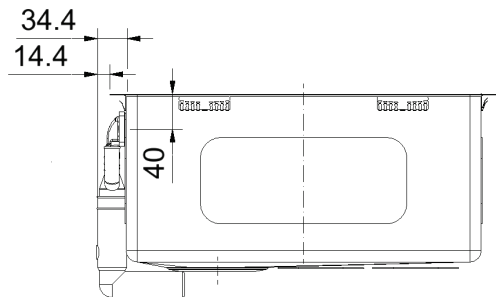

BOX 220-36 BOLERO SINK

PRODUCT INFORMATION

Installation	Topmount/Flushmount/Undermount
Dimensions	782(W) x 450(H)mm
Cabinet Base	800mm
Bowl Size	360(W) x 410(H) x 200(D)mm/ 29L (x2)
Bowl Radius	12mm
Cut-Out Size	Template
Cut-Out Template	Yes
Waste Outlet	Semi Integrated Waste
Overflow	Yes
Tap Holes	No
Remote Waste	No
Finish	Stainless Steel