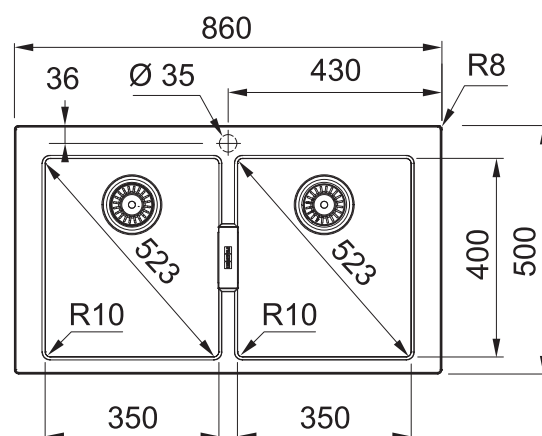

S2D 620 CB

SIRIUS 2.0

PRODUCT INFORMATION

Installation	Topmount/Undermount
Dimensions	860 x 500mm
Cabinet Base	800mm
Bowl Size	350 x 400 x 200mm / 28L x2
Bowl Radius	10mm
Cut-Out Size	844 x 484mm
Waste Outlet	Semi Integrated Waste
Overflow	No
Tap Holes	Yes (cut out 35mm)
Remote Waste	No
Fast Fix Clips	Yes
Colour	Carbon Black