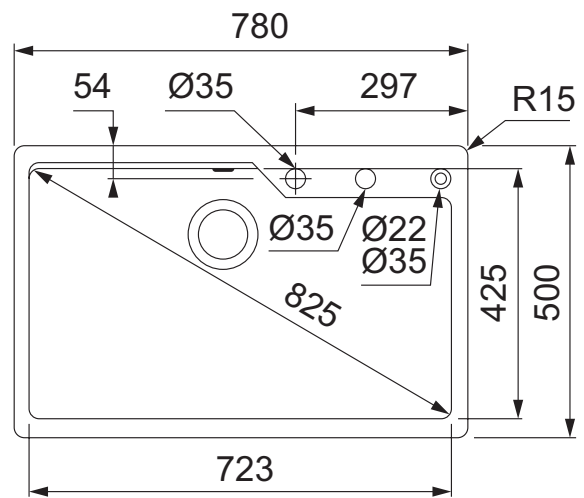

UBG 210-78 ONYX URBAN FRAGRANITE SINK

NOTE: Flushmount installation requires the minimum benchtop thickness to be 20mm and a 9mm deep recess into the benchtop

PRODUCT INFORMATION

Installation	Topmount/Flushmount
Dimensions	780(W) x 500(H)mm
Cabinet Base	800mm
Bowl Size	723(W) x 425(H) x 230(D)mm/67L
Bowl Radius	15mm
Cut-Out Size	744 x 464mm, cr=15
Cut-Out Template	No
Waste Outlet	Semi Integrated Waste
Overflow	Yes
Tap Holes	ø35mm
Remote Waste	No
Finish	Fragranite