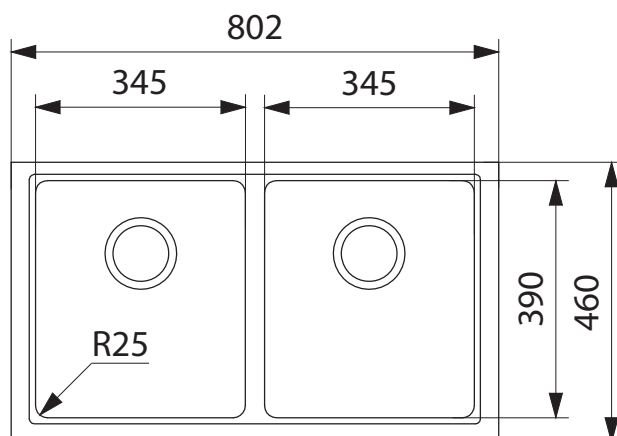

KBG 120 PW KUBUS FRAGRANITE SINK

PRODUCT INFORMATION

Installation	Undermount
Dimensions	802(W) x 460(H)mm
Cabinet Base	900mm
Bowl Size	345(W) x 390(H) x 203(D)mm/ 27L (x2)
Bowl Radius	25mm
Cut-Out Size	Template
Cut-Out Template	No
Waste Outlet	Semi Integrated Waste
Overflow	No
Tap Holes	No
Remote Waste	No
Finish	Fr granite