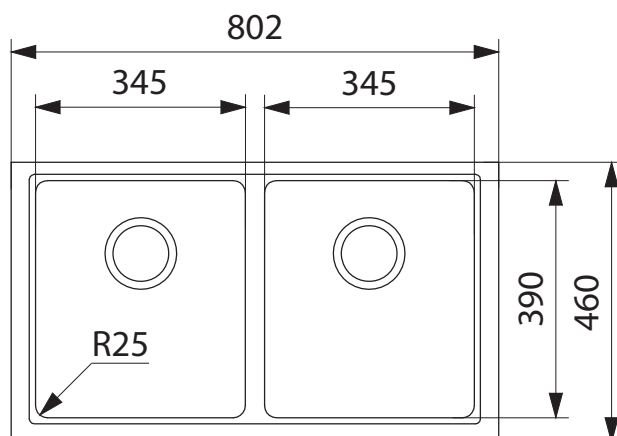

## PRODUCT INFORMATION

Installation	Undermount
Dimensions	802(W) x 460(H)mm
Cabinet Base	900mm
Bowl Size	345(W) x 390(H) x 203(D)mm/ 27L (x2)
Bowl Radius	25mm
Cut-Out Size	Template
Cut-Out Template	No
Waste Outlet	Semi Integrated Waste
Overflow	No
Tap Holes	No
Remote Waste	No
Finish	Fragranite