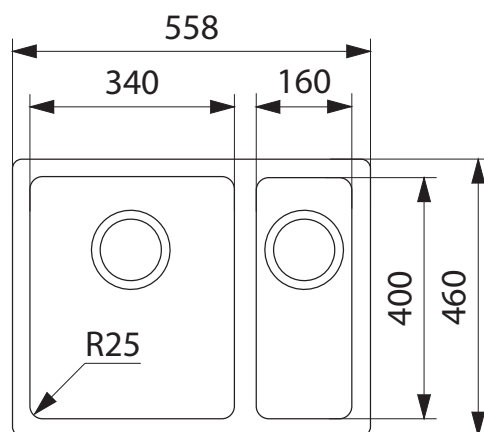

KBG 160 PW KUBUS FRAGRANITE SINK

PRODUCT INFORMATION

Installation	Undermount
Dimensions	558(W) x 460(H)mm
Cabinet Base	600mm
Bowl Size	340(W) x 400(H) x 200(D)mm/27L 160(W) x 400(H) x 130(D)mm/8L
Bowl Radius	25mm
Cut-Out Size	Template
Cut-Out Template	Yes
Waste Outlet	Semi Integrated Waste
Overflow	Yes
Tap Holes	No
Remote Waste	No
Finish	Fragranite