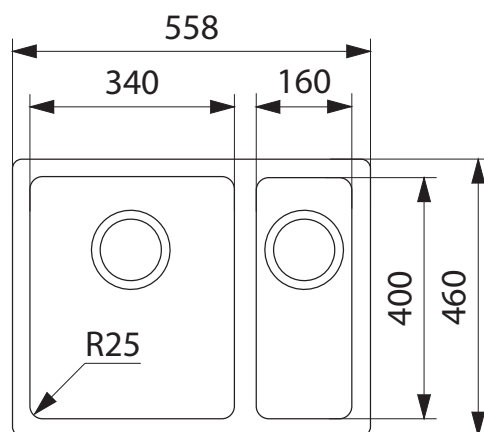

KBG 160 ONYX KUBUS FRAGRANITE SINK

PRODUCT INFORMATION

Installation	Undermount
Dimensions	558(W) x 460(H)mm
Cabinet Base	600mm
Bowl Size	340(W) x 400(H) x 200(D)mm/27L 160(W) x 400(H) x 130(D)mm/8L
Bowl Radius	25mm
Cut-Out Size	Template
Cut-Out Template	Yes
Waste Outlet	Semi Integrated Waste
Overflow	Yes
Tap Holes	No
Remote Waste	No
Finish	Fragranite