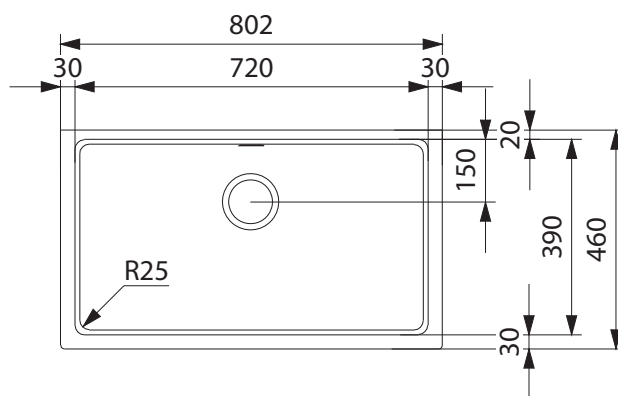

KBG 110-74 PW KUBUS FRAGRANITE SINK

PRODUCT INFORMATION

Installation	Undermount
Dimensions	802(W) x 460(H)mm
Cabinet Base	900mm
Bowl Size	720(W) x 390(H) x 200(D)mm/56L
Bowl Radius	25mm
Cut-Out Size	Template
Cut-Out Template	Yes
Waste Outlet	Semi Integrated Waste
Overflow	Yes
Tap Holes	No
Remote Waste	No
Finish	Fragranite

NOTE: Sink has stepped down ledge all around the bowl for correct fitting of some accessories

ACCESSORIES AVAILABLE

ACCESSORIES INCLUDED

BARE SINK OPTION AND SOME SINK & TAP PACKAGES DO NOT INCLUDE ACCESSORIES. PLEASE CHAT TO YOUR SALES CONSULTANT FOR FURTHER INFORMATION.