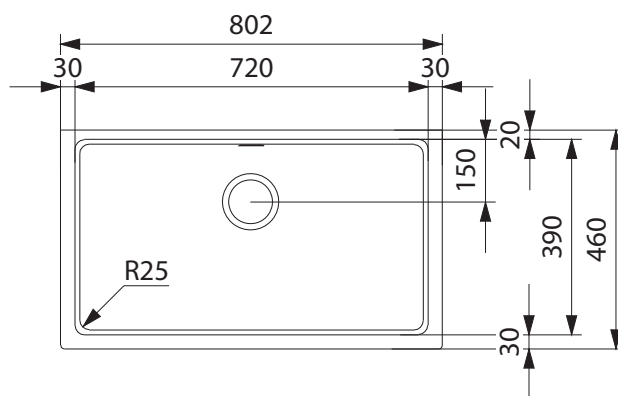

## PRODUCT INFORMATION

<b>Installation</b>	Undermount
<b>Dimensions</b>	802(W) x 460(H)mm
<b>Cabinet Base</b>	900mm
<b>Bowl Size</b>	720(W) x 390(H) x 200(D)mm/56L
<b>Bowl Radius</b>	25mm
<b>Cut-Out Size</b>	Template
<b>Cut-Out Template</b>	Yes
<b>Waste Outlet</b>	Semi Integrated Waste
<b>Overflow</b>	Yes
<b>Tap Holes</b>	No
<b>Remote Waste</b>	No
<b>Finish</b>	Fragranite

NOTE: Sink has stepped down ledge all around the bowl for correct fitting of some accessories