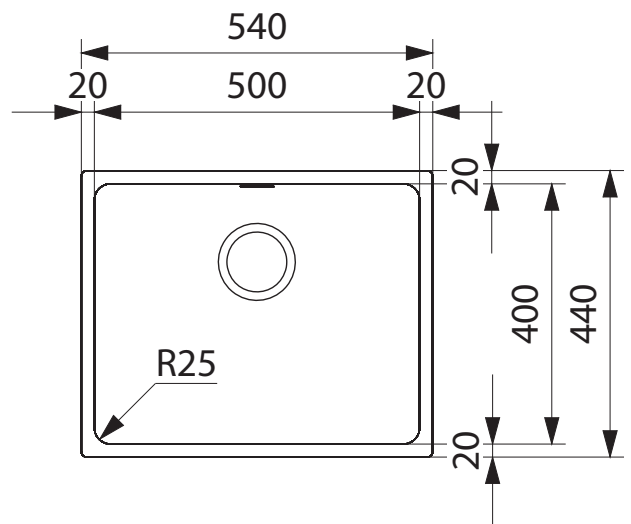

KBG 110-50 PW KUBUS FRAGRANITE SINK

PRODUCT INFORMATION

Installation	Undermount
Dimensions	540(W) x 440(H)mm
Cabinet Base	600mm
Bowl Size	500(W) x 400(H) x 200(D)mm/40L
Bowl Radius	25mm
Cut-Out Size	Template
Cut-Out Template	Yes
Waste Outlet	Semi Integrated Waste
Overflow	Yes
Tap Holes	No
Remote Waste	No
Finish	Fragranite