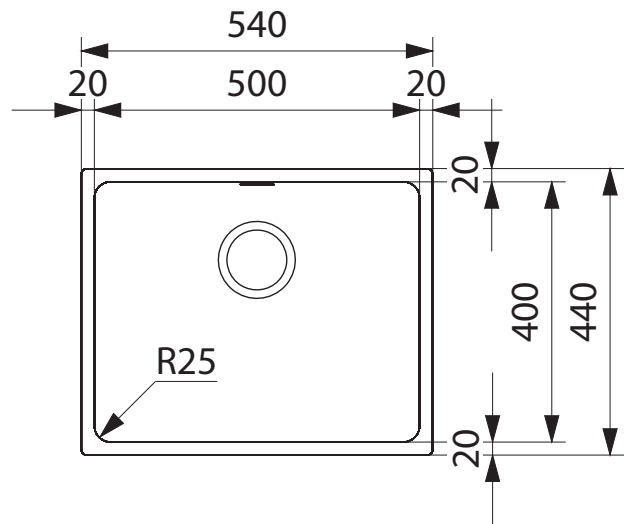

KBG 110-50 ONYX KUBUS FRAGRANITE SINK

PRODUCT INFORMATION

Installation	Undermount
Dimensions	540(W) x 440(H)mm
Cabinet Base	600mm
Bowl Size	500(W) x 400(H) x 200(D)mm/40L
Bowl Radius	25mm
Cut-Out Size	Template
Cut-Out Template	Yes
Waste Outlet	Semi Integrated Waste
Overflow	Yes
Tap Holes	No
Remote Waste	No
Finish	Fragranite