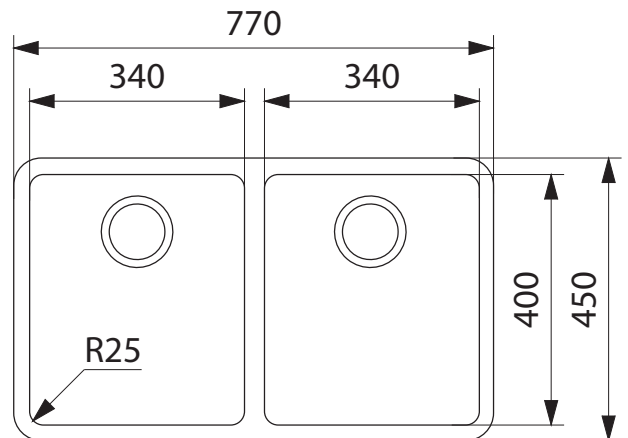

KBX 120-34/OF KUBUS SINK

PRODUCT INFORMATION

Installation	Undermount
Dimensions	770(W) x 450(H)mm
Cabinet Base	800mm
Bowl Size	340(W) x 400(H) x 175(D)mm/ 24L (x2)
Bowl Radius	25mm
Cut-Out Size	Template
Cut-Out Template	Yes
Waste Outlet	Semi Integrated Waste
Overflow	Yes
Tap Holes	No
Remote Waste	No
Finish	Stainless Steel