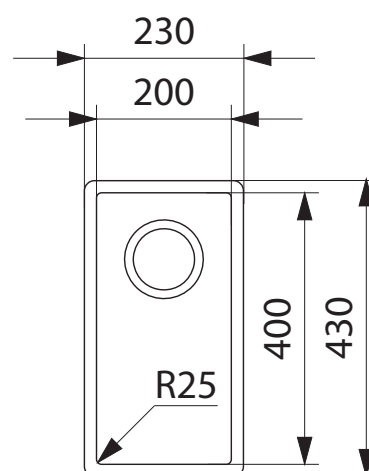

KBX 110-20/HW KUBUS SINK

Note: Due to hygienic waste, do not use with a waste disposal unit.

PRODUCT INFORMATION

Installation	Undermount
Dimensions	230(W) x 430(H)mm
Cabinet Base	300mm
Bowl Size	200(W) x 400(H) x 150(D)mm/12L
Bowl Radius	25mm
Cut-Out Size	Template
Cut-Out Template	Yes
Waste Outlet	Hygienic Integrated Waste
Overflow	No
Tap Holes	No
Remote Waste	No
Finish	Stainless Steel