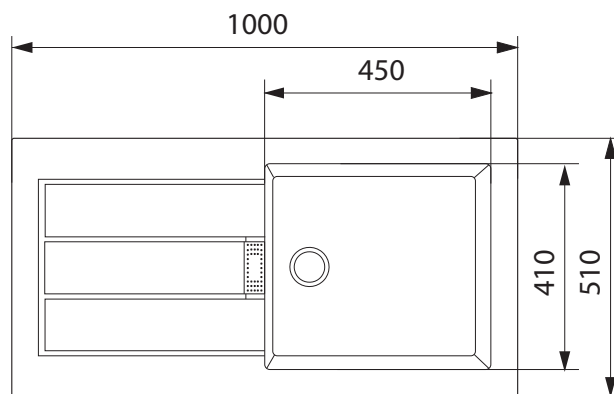

SID 611 CB SIRIUS

PRODUCT INFORMATION

Installation	Topmount
Dimensions	1000 x 510mm
Cabinet Base	600mm
Bowl Size	450 x 410 x 200mm/37L
Bowl Radius	10mm
Cut-Out Size	980 x 490mm
Cut-Out Template	No
Waste Outlet	Semi Integrated Waste
Overflow	Yes
Tap Holes	Yes (cut out 35mm)
Remote Waste	No
Finish	Tectonite