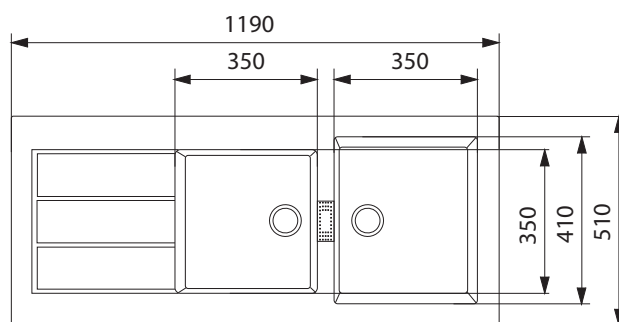

SID 621 CB SIRIUS

PRODUCT INFORMATION

Installation	Topmount
Dimensions	1190 x 510mm
Cabinet Base	800mm
Bowl Size	350 x 410 x 200mm/29L 350 x 350 x 200mm/24L
Bowl Radius	10mm
Cut-Out Size	1170 x 490mm
Cut-Out Template	No
Waste Outlet	Semi Integrated Waste
Overflow	Yes
Tap Holes	Yes (cut out 35mm)
Remote Waste	No
Finish	Tectonite