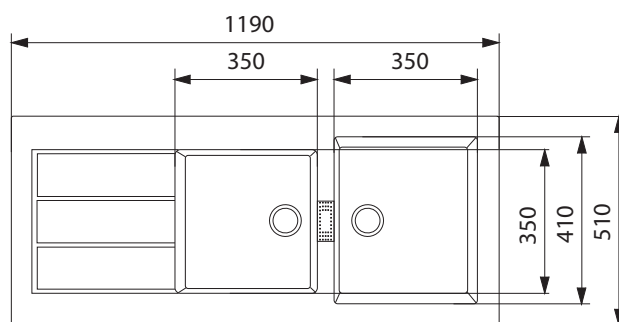

SID 621 PW

SIRIUS

PRODUCT INFORMATION

Installation	Topmount
Dimensions	1190 x 510mm
Cabinet Base	800mm
Bowl Size	350 x 410 x 200mm/29L 350 x 350 x 200mm/24L
Bowl Radius	10mm
Cut-Out Size	1170 x 490mm
Cut-Out Template	No
Waste Outlet	Semi Integrated Waste
Overflow	Yes
Tap Holes	Yes (cut out 35mm)
Remote Waste	No
Finish	Tectonite