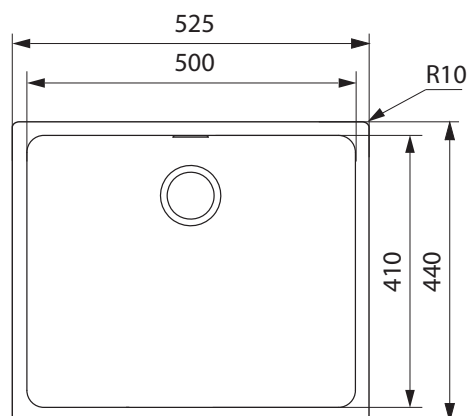

SID 110-50 CB SIRIUS

PRODUCT INFORMATION

Installation	Undermount
Dimensions	525 x 440mm
Cabinet Base	600mm
Bowl Size	500 x 410 x 200mm/41L
Bowl Radius	10mm
Cut-Out Size	500 x 410mm, cr=10
Cut-Out Template	Yes
Waste Outlet	Semi Integrated Waste
Overflow	Yes
Tap Holes	No
Remote Waste	No
Finish	Tectonite