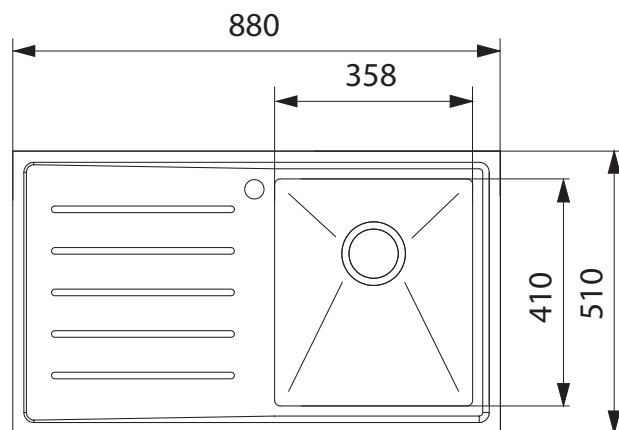

VLX 211 LHD VELA

PRODUCT INFORMATION

| | |
|-------------------------|--|
| Installation | Topmount/Flushmount/Undermount |
| Dimensions | 880 x 510mm |
| Cabinet Base | 600mm |
| Bowl Size | 358 x 410 x 205mm/30L |
| Bowl Radius | 10mm |
| Cut-Out Size | Topmount: 865 x 495mm, cr=10 Undermount: Template |
| Cut-Out Template | Yes |
| Waste Outlet | Semi Integrated Waste |
| Overflow | No |
| Tap Holes | Yes |
| Remote Waste | No |
| Finish | Stainless Steel |