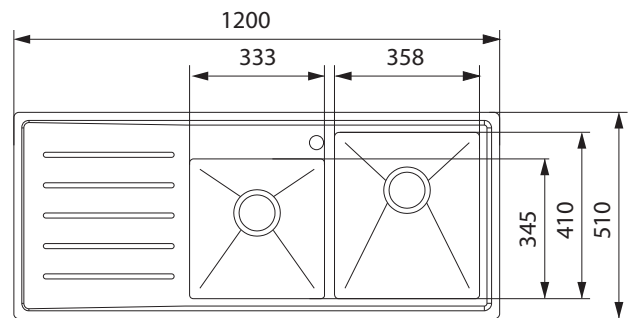

## PRODUCT INFORMATION

<b>Installation</b>	Topmount/Flushmount/Undermount
<b>Dimensions</b>	1200 x 510mm
<b>Cabinet Base</b>	800mm
<b>Bowl Size</b>	358 x 410 x 205mm/30L 333 x 345 x 175mm/20L
<b>Bowl Radius</b>	10mm
<b>Cut-Out Size</b>	Topmount: 1185 x 495mm, cr=10 Undermount: Template
<b>Cut-Out Template</b>	Yes
<b>Waste Outlet</b>	Semi Integrated Waste
<b>Overflow</b>	No
<b>Tap Holes</b>	Yes
<b>Remote Waste</b>	No
<b>Finish</b>	Stainless Steel