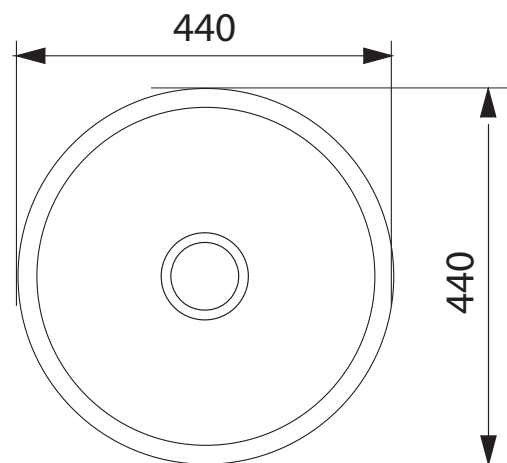

## PRODUCT INFORMATION

<b>Installation</b>	Topmount/Undermount
<b>Dimensions</b>	ø 440mm
<b>Cabinet Base</b>	450mm
<b>Bowl Size</b>	ø 380 x 190mm/22L
<b>Bowl Radius</b>	20mm
<b>Cut-Out Size</b>	Topmount: ø 425mm Undermount: ø 380mm
<b>Cut-Out Template</b>	No
<b>Waste Outlet</b>	Semi Integrated Waste
<b>Overflow</b>	No
<b>Tap Holes</b>	No
<b>Remote Waste</b>	No
<b>Finish</b>	Stainless Steel