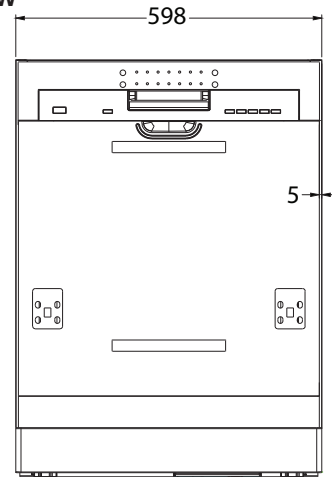

FCDW60SI

60CM SEMI-INTEGRATED DISHWASHER

*Door panel and kickplate not included

PRODUCT INFORMATION

Overall Dimensions (mm)	598(W) x 815(H) x 570(D)
Door Panel Dimensions (mm)	589(W) x 595(H) x 20(T)
Capacity	14 Place Settings
Power	220-240V 50Hz, 2100W Max
WELS Rating	4.5 Stars/12.5L Per Wash Reg No: D02317
Energy Rating	3 Stars/265kWh Per Year Reg No: ADW0628
Noise Level	49dB
Dryer Type	Residual Heat
Cutlery Holder Type	Cutlery Basket
Programmes	7
Adjustable Basket Height	Yes
Child Lock	Yes
Aquastop	Yes
Eco Programme	Yes
Finish	Stainless Steel Control Panel
Warranty	2 Years

FRONT VIEW

SIDE VIEW

PLEASE NOTE: Technical and product specifications may change; therefore, cut-outs for appliances should only be by physical product measurements. The above information is indicative only.

LAST UPDATED: 11 AUG 2020