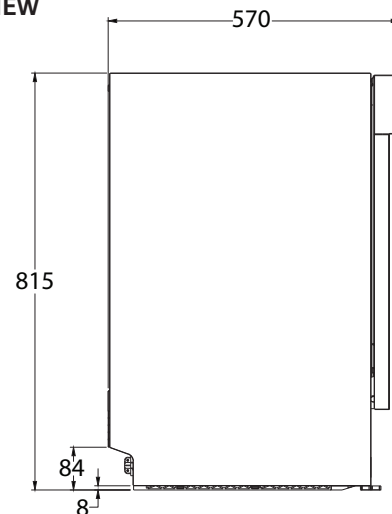

SIDE VIEW

PLEASE NOTE: Technical and product specifications may change; therefore, cut-outs for appliances should only be by physical product measurements. The above information is indicative only.

LAST UPDATED: 11 AUG 2020