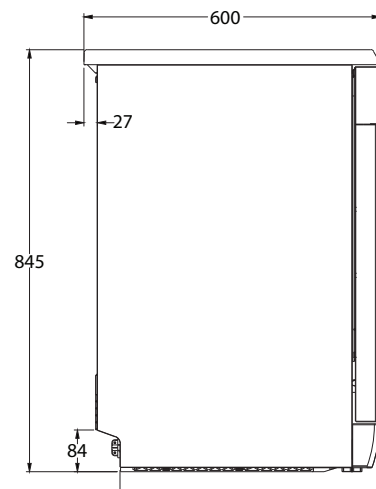

FCDW60FS

60CM FREESTANDING DISHWASHER

PRODUCT INFORMATION

Overall Dimensions (mm)	598(W) x 845(H) x 600(D)
Capacity	14 Place Settings
Power	220-240 50Hz, 2100W Max
WELS Rating	4.5 Stars/12.5L Per Wash Reg No: D02318
Energy Rating	3 Stars/265kWh Per Year Reg No: ADW0628
Noise Level	49dB
Dryer Type	Residual Heat
Cutlery Holder Type	Cutlery Basket
Programmes	7
Adjustable Basket Height	Yes
Child Lock	Yes
Aquastop	Yes
Eco Programme	Yes
Finish	Stainless Steel
Warranty	2 Years

FRONT VIEW

SIDE VIEW

PLEASE NOTE: Technical and product specifications may change; therefore, cut-outs for appliances should only be by physical product measurements. The above information is indicative only.