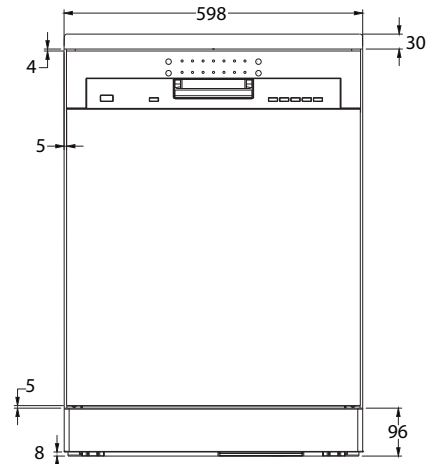

FCDW60FS

60CM FREESTANDING DISHWASHER

PRODUCT INFORMATION

Overall Dimensions (mm)	598(W) x 845(H) x 600(D)
Capacity	14 Place Settings
Power	220-240 50Hz, 2100W Max
WELS Rating	4.5 Stars/12.5L Per Wash Reg No: D02318
Energy Rating	3 Stars/265kWh Per Year Reg No: ADW0628
Noise Level	49dB
Dryer Type	Residual Heat
Cutlery Holder Type	Cutlery Basket
Programmes	7
Adjustable Basket Height	Yes
Child Lock	Yes
Aquastop	Yes
Eco Programme	Yes
Finish	Stainless Steel
Warranty	2 Years

FRONT VIEW

SIDE VIEW

PLEASE NOTE: Technical and product specifications may change; therefore, cut-outs for appliances should only be by physical product measurements. The above information is indicative only.