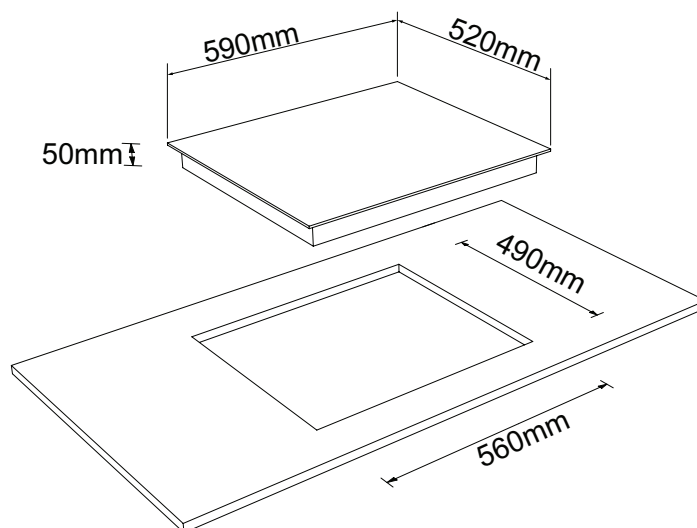

FCE604B1

60CM CERAMIC COOKTOP

PRODUCT INFORMATION

Overall Dimensions (mm)	590(W) x 520(D) x 50(H)
Cut-Out Dimensions (mm)	560(W) x 490(D)
Number of Heating Zones	4
Power	230V 50/60Hz, 6000W Max 25A Connection
Control Interface	Touch Controls
Display Colour	Red
Cooking Zones	2x 1800W 2 x 1200W
Child Lock	Yes
Pan Sensor	No
Boost	No
Functions	Keep Warm Function Residual Heat Indicator
Edge Profile	Frameless
Finish	Black Glass
Warranty	2 Years

*Min 50mm between the cooktop and the wall or sides

PLEASE NOTE: Technical and product specifications may change; therefore, cut-outs for appliances should only be by physical product measurements. The above information is indicative only.