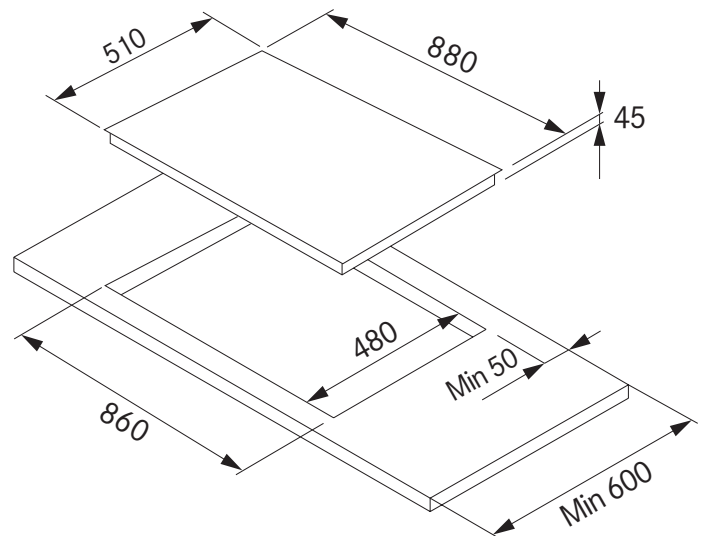

PLEASE NOTE: Technical and product specifications may change; therefore, cut-outs for appliances should only be by physical product measurements. The above information is indicative only.

LAST UPDATED: 11 OCT 2019