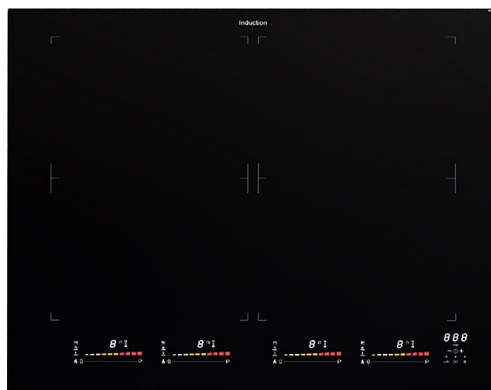

FIX604B1

59CM INDUCTION COOKTOP

PRODUCT INFORMATION

Overall Dimensions (mm)	590 x 520 x 48mm
Controls	Touch slide colour LED
Voltage	220-240V
Fuse	32A hard wired
Safety devices	Auto safety switch off, child lock, residual heat indicator
Number of heating zones	4
Safety lock	Yes
Keep warm function	Yes
Pan sensor	Yes (100mm min. pan diameter)
PowerBoost	2 stage
Nominal power*	2100W
1st Booster power*	2600W
2nd Booster power*	3700W
Total power	7400W
Edge profile	Frameless
Automatic bridging	Yes
Pause & recall	Yes
Grill function	Yes
Finish	Black ceramic glass
Warranty	5 years

* The given power may change according to the dimensions and material of the pan

LAST UPDATED: 31 MAR 2020