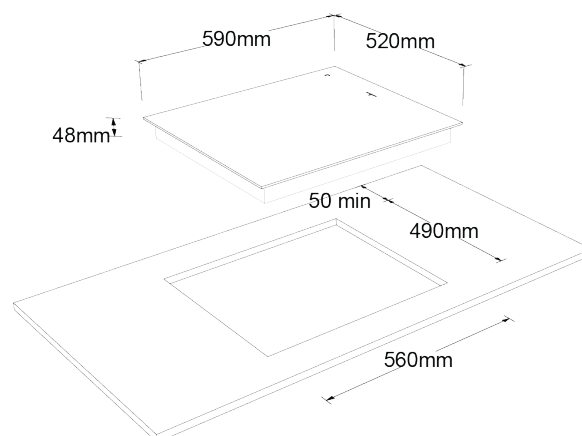

FIX604B1

59CM INDUCTION COOKTOP

PRODUCT INFORMATION

Overall Dimensions (mm)	590 x 520 x 48mm
Controls	Touch slide colour LED
Voltage	220-240V
Fuse	32A hard wired
Safety devices	Auto safety switch off, child lock, residual heat indicator
Number of heating zones	4
Safety lock	Yes
Keep warm function	Yes
Pan sensor	Yes (100mm min. pan diameter)
PowerBoost	2 stage
Nominal power*	2100W
1st Booster power*	2600W
2nd Booster power*	3700W
Total power	7400W
Edge profile	Frameless
Automatic bridging	Yes
Pause & recall	Yes
Grill function	Yes
Finish	Black ceramic glass
Warranty	5 years

* The given power may change according to the dimensions and material of the pan

LAST UPDATED: 31 MAR 2020