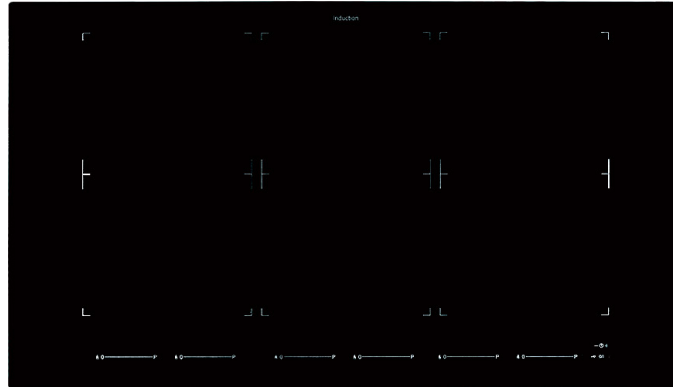

FIX906B1

90CM INDUCTION COOKTOP

PRODUCT INFORMATION

Overall Dimensions (mm)	900 x 520 x 48mm
Controls	Touch slide colour LED
Voltage	220-240V
Fuse	48A hard wired
Safety devices	Auto safety switch off, child lock, residual heat indicator
Number of heating zones	6
Safety lock	Yes
Keep warm function	Yes
Pan sensor	Yes (100mm min. pan diameter)
PowerBoost	2 stage
Nominal power*	2100W
1st Booster power*	2600W
2nd Booster power*	3700W
Total power	11100W
Edge profile	Frameless
Automatic bridging	Yes
Pause & recall	Yes
Grill function	Yes
Finish	Black ceramic glass
Warranty	5 years

* The given power may change according to the dimensions and material of the pan

LAST UPDATED: 31 MAR 2020