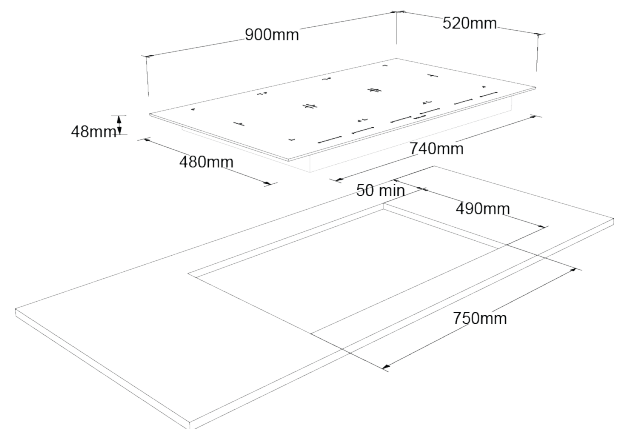

FIX906B1

90CM INDUCTION COOKTOP

PRODUCT INFORMATION

Overall Dimensions (mm)	900 x 520 x 48mm
Controls	Touch slide colour LED
Voltage	220-240V
Fuse	48A hard wired
Safety devices	Auto safety switch off, child lock, residual heat indicator
Number of heating zones	6
Safety lock	Yes
Keep warm function	Yes
Pan sensor	Yes (100mm min. pan diameter)
PowerBoost	2 stage
Nominal power*	2100W
1st Booster power*	2600W
2nd Booster power*	3700W
Total power	11100W
Edge profile	Frameless
Automatic bridging	Yes
Pause & recall	Yes
Grill function	Yes
Finish	Black ceramic glass
Warranty	5 years

* The given power may change according to the dimensions and material of the pan

LAST UPDATED: 31 MAR 2020